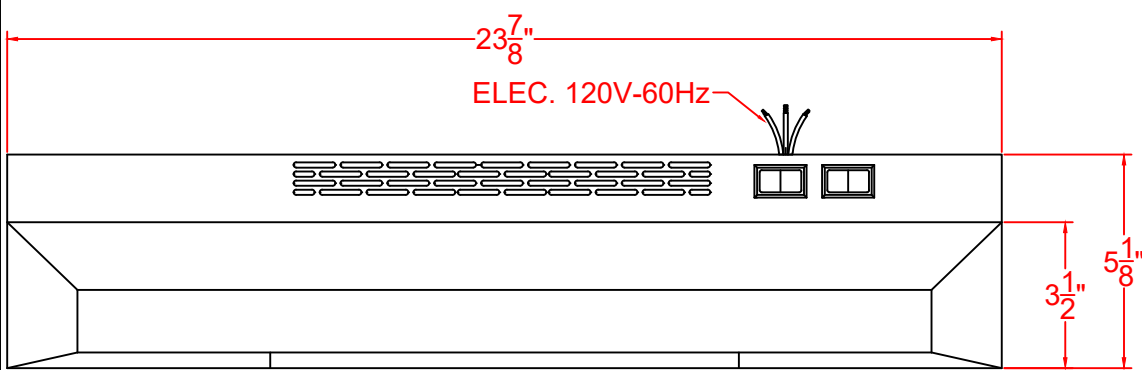

TOP VIEW

FRONT VIEW

H24RSS
Range Hood
06/10/22

SUMMIT
 FELIX STORCH, INC.
 www.summitappliance.com
 718-893-3900