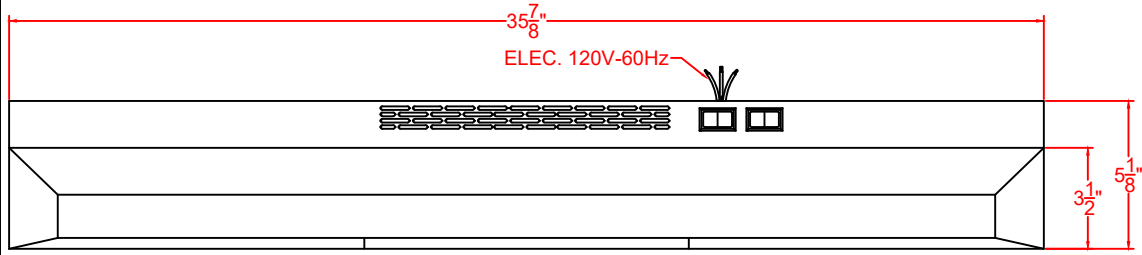

TOP VIEW

FRONT VIEW

H36RSS
Range Hood
06/10/22

SUMMIT
 FELIX STORCH, INC.
www.summitappliance.com
 718-893-3900