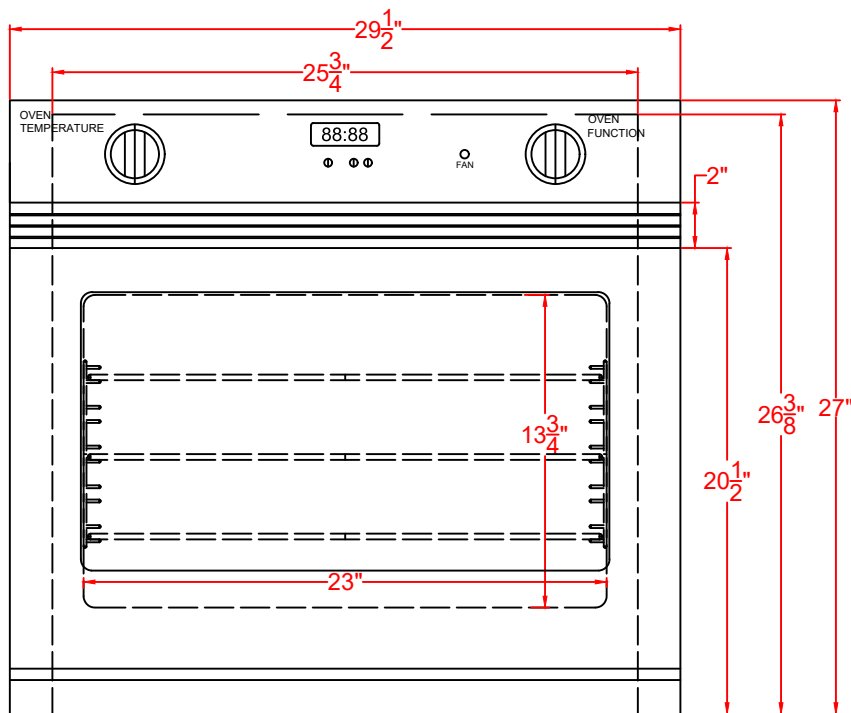

TOP VIEW

FRONT VIEW

GLASS WINDOW

**SGWOGD30**  
**Gas Wall Oven**  
**06/13/22**

**SUMMIT**

FELIX STORCH, INC.  
[www.summitappliance.com](http://www.summitappliance.com)

718-893-3900