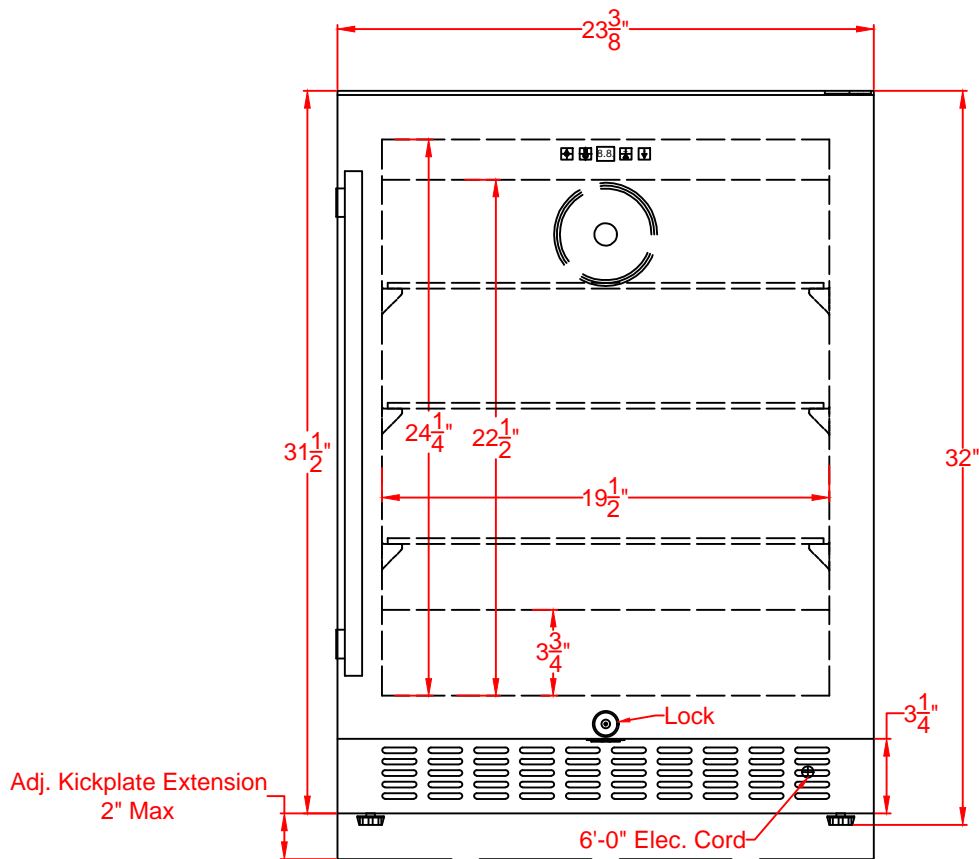

TOP VIEW

FRONT VIEW

ASDS2413
Refrigerator
08/22/22

SUMMIT
 FELIX STORCH, INC.
www.summitappliance.com
 718-393-3900