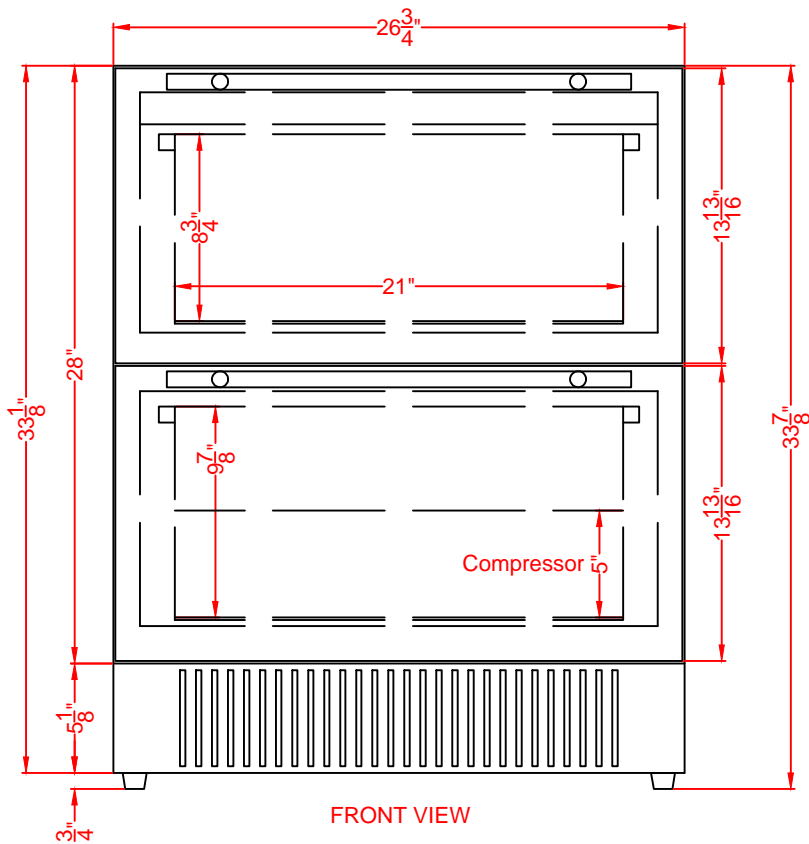

TOP VIEW

FRONT VIEW

SPR275OS2D
ADDRD27
LD272D
Drawer-Refrigerator
01/11/23

SUMMIT
 FELIX STORCH, INC.
www.summitappliance.com
 718-393-3900