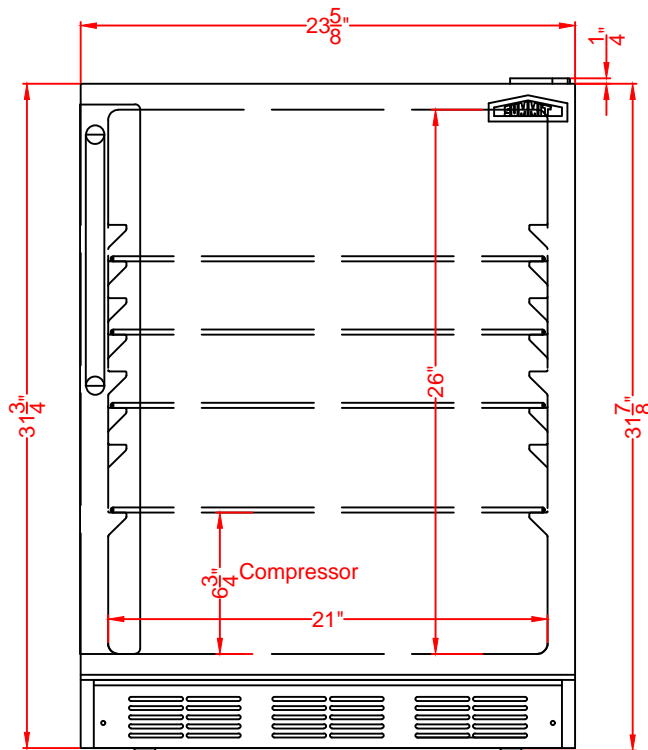

TOP VIEW

FRONT VIEW

FF6W7BZADA
FF6BK7BZADA
Refrigerator
02/06/23

SUMMIT
 FELIX STORCH, INC.
www.summitappliance.com
 718-393-3900