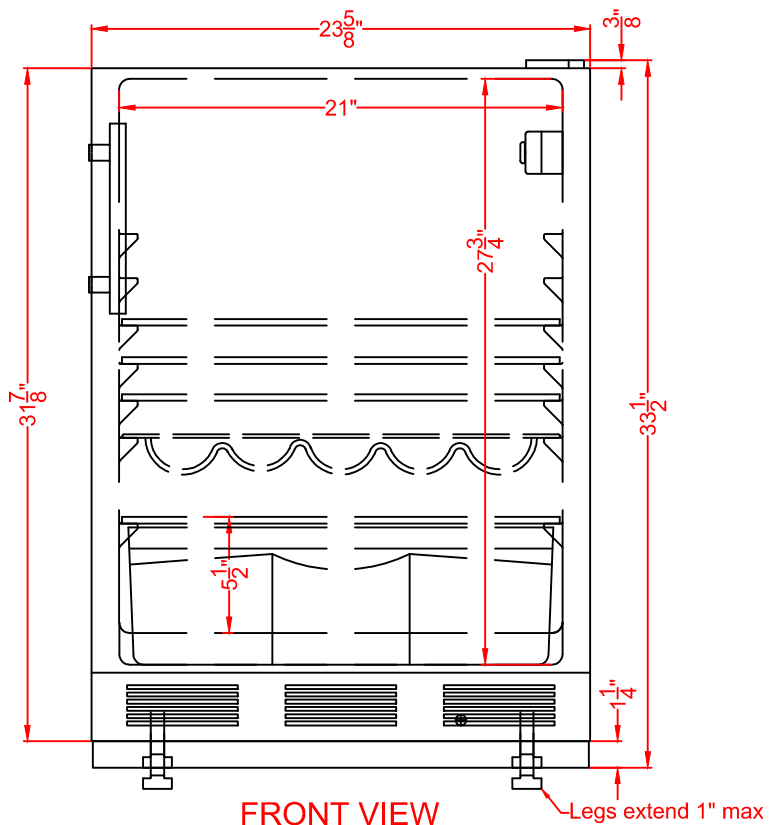

TOP VIEW

FRONT VIEW

FF6BK2SSRS
Refrigerator
04/24/23

SUMMIT
 FELIX STORCH, INC.
www.summitappliance.com
718-393-3900