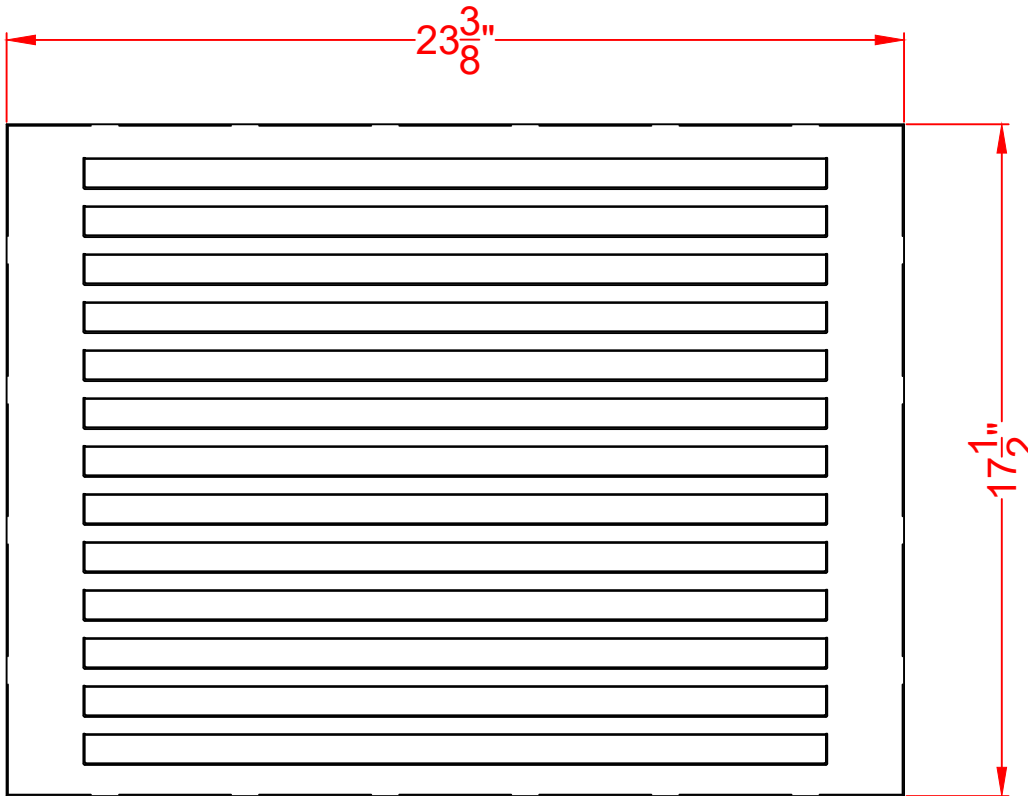

Top View

Front View

SWCDTK

Trimkit

05/16/23

SUMMIT

FELIX STORCH, INC.
www.summitappliance.com

718-393-3900