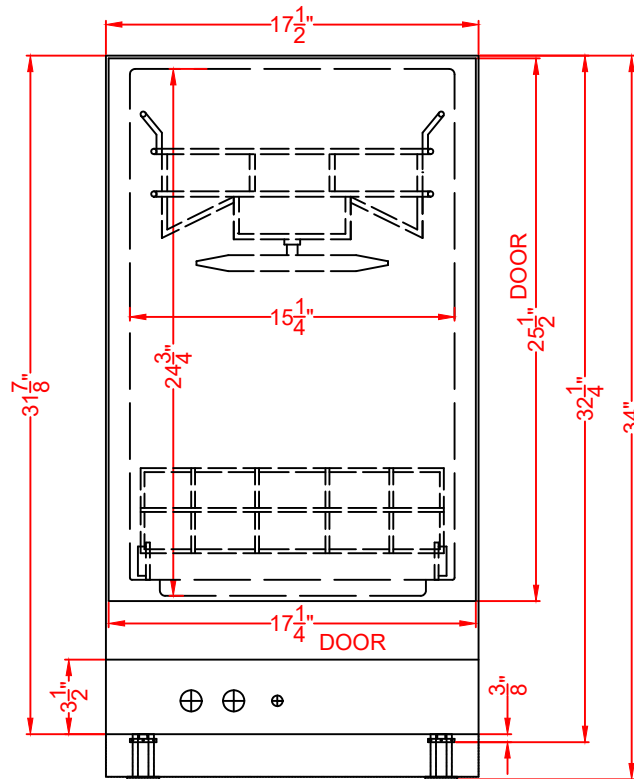

TOP VIEW

FRONT VIEW

DW186NTADA

Dishwasher

06/14/23

**SUMMIT**

FELIX STORCH, INC.  
www.summitappliance.com

718-393-3900