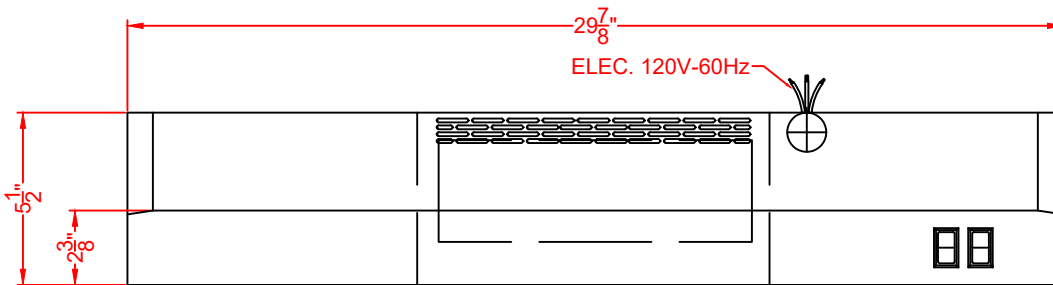

TOP VIEW

FRONT VIEW

HC30 Series
Range Hood
06/15/23

SUMMIT
 FELIX STORCH, INC.
www.summitappliance.com
 718-393-3900