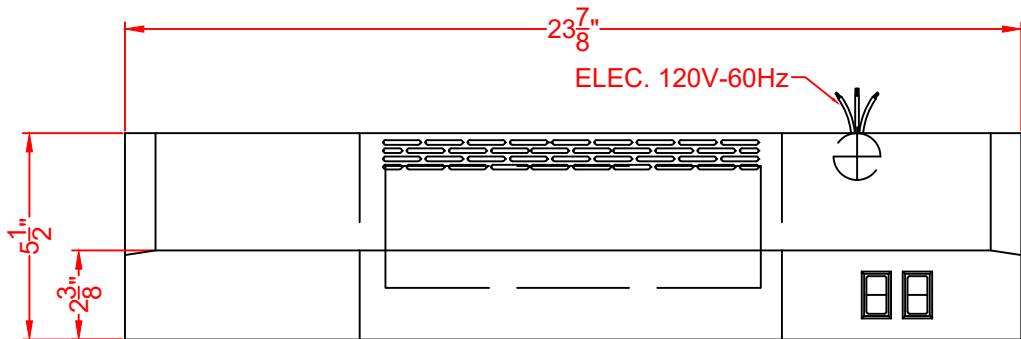

TOP VIEW

FRONT VIEW

HC24 Series
Range Hood
08/21/23

SUMMIT
 FELIX STORCH, INC.
www.summitappliance.com
 718-393-3900