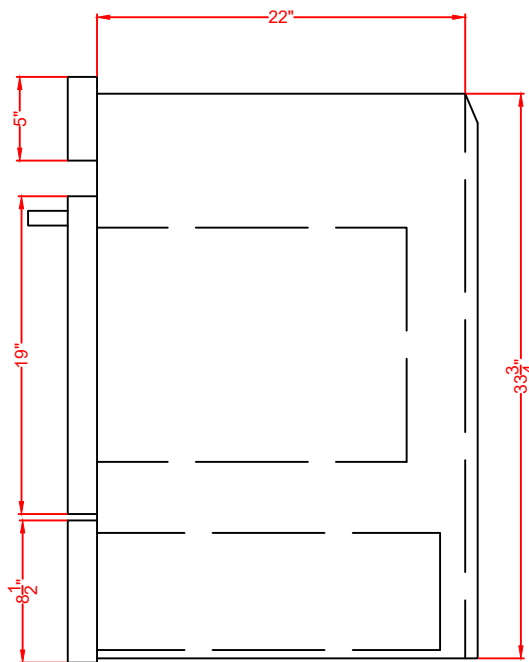

TOP VIEW

FRONT VIEW

PROFILE VIEW

TEM755BKW
Wall Oven
09/12/23

SUMMIT
 FELIX STORCH, INC.
www.summitappliance.com
 718-393-3900