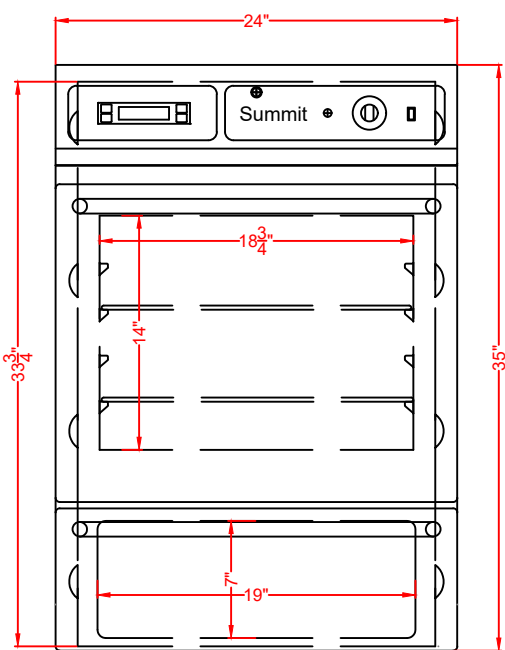

TOP VIEW

FRONT VIEW

PROFILE VIEW

TEM755BKW
Wall Oven
09/12/23

SUMMIT
 FELIX STORCH, INC.
www.summitappliance.com
 718-393-3900