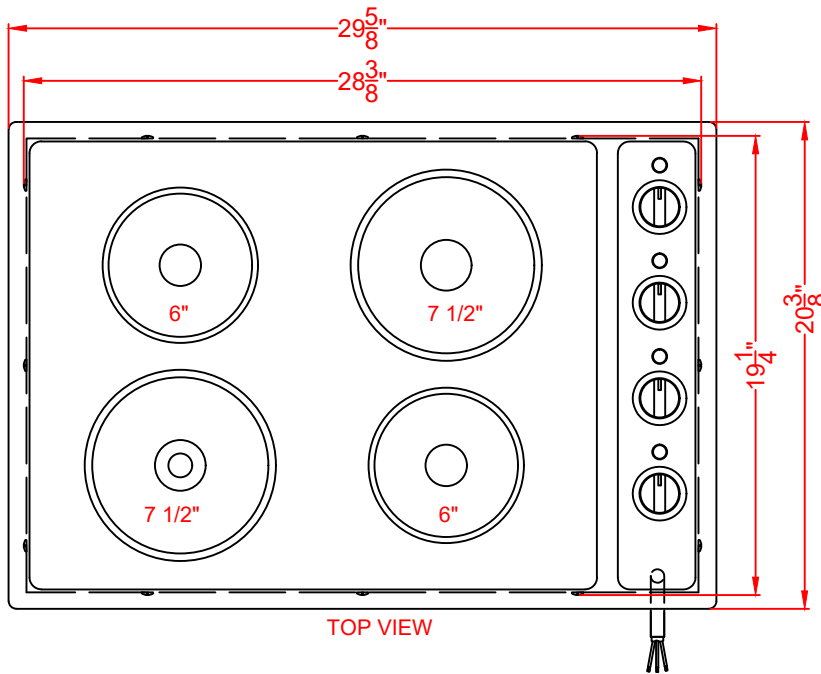

CUTOUT

TOP VIEW

FRONT VIEW

CSD4B300

Cooktop

09/28/23

SUMMIT

FELIX STORCH, INC.
www.summitappliance.com