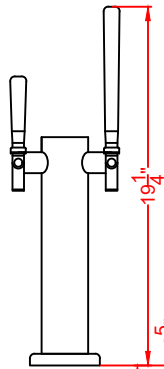

TOP VIEW

FRONT VIEW

Leg Shield 1" h

Legs extend up to 1 3/4"

5 1/8" Caster

SBC7BRS
 SBC7BRSCF2
 SBC7BRSNCF2
 SBC7BRSCM2
 SBC7BRSWK2
 Kegerators
 07/25/23

SUMMIT
 FELIX STORCH, INC.
 www.summitappliance.com
 718-393-3900