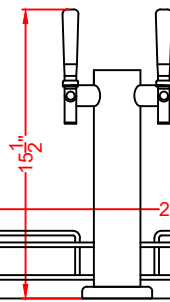

TOP VIEW

FRONT VIEW

Leg Shield 1" h

Legs extend up to 1 3/4"

5 1/8" Caster

SBC7BRS
 SBC7BRSCF2
 SBC7BRSNCF2
 SBC7BRSCM2
 SBC7BRSWK2
 Kegerators
 07/25/23

SUMMIT
 FELIX STORCH, INC.
 www.summitappliance.com
 718-393-3900