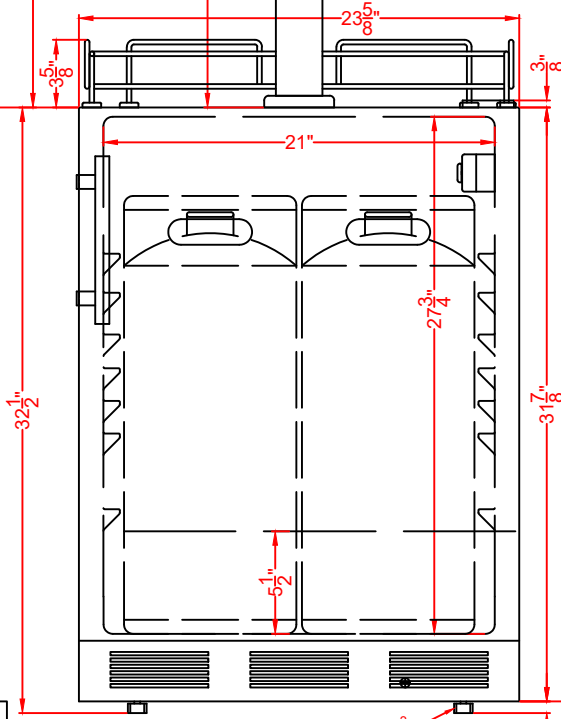

TOP VIEW

FRONT VIEW

Leg Shield 1" h

Legs extend up to 1 3/4"

5 1/8" Caster

SBC7BRS
 SBC7BRSCF2
 SBC7BRSNCF2
 SBC7BRSCM2
 SBC7BRSWK2
 Kegerators
 07/25/23

SUMMIT
 FELIX STORCH, INC.
 www.summitappliance.com
 718-393-3900