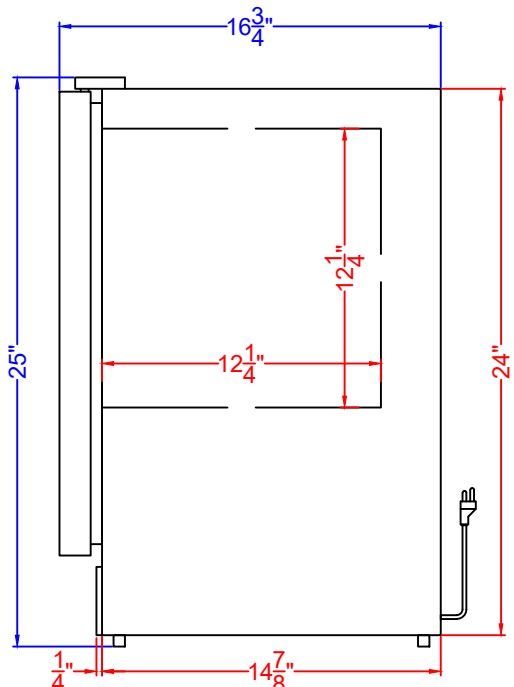

Top View

Front View

Profile View

BIM26
 Icemaker
 02/23/24

FELIX STORCH, INC.
 www.summitappliance.com
 718-893-3900