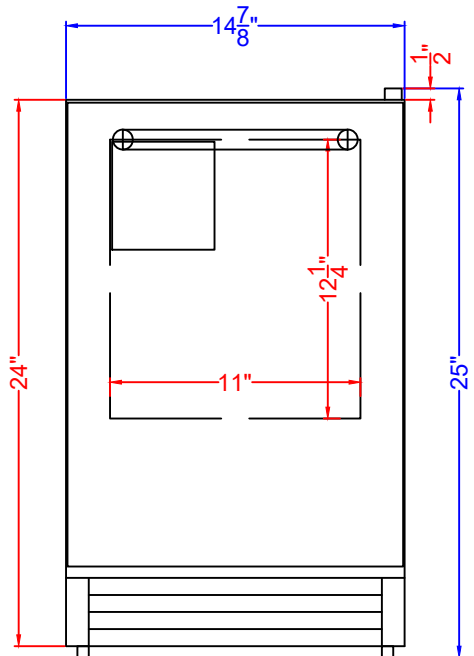

Top View

Front View

Profile View

BIM26
 Icemaker
 02/23/24

FELIX STORCH, INC.
 www.summitappliance.com
 718-893-3900