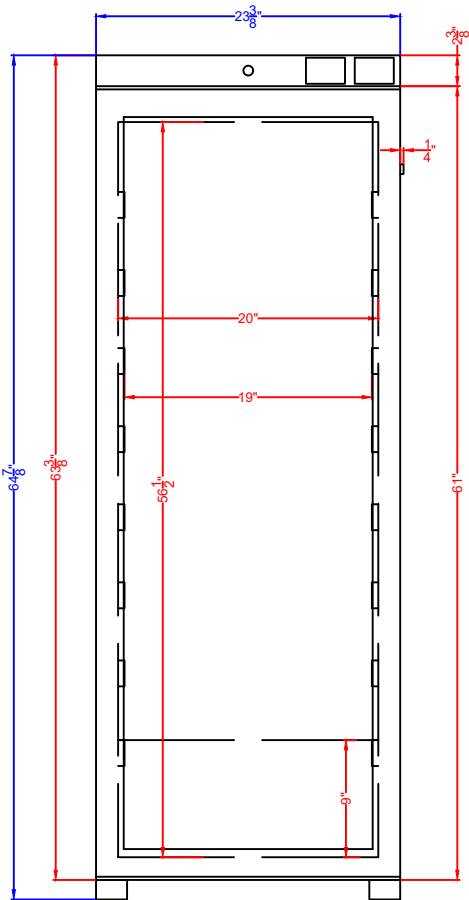

Top

Front

Profile

**ACR1322G**  
**ACR1322GNSF456**  
**Refrigerator**  
**02/21/24**

FELIX STORCH, INC.

[www.accucold.com](http://www.accucold.com)

718-893-3900