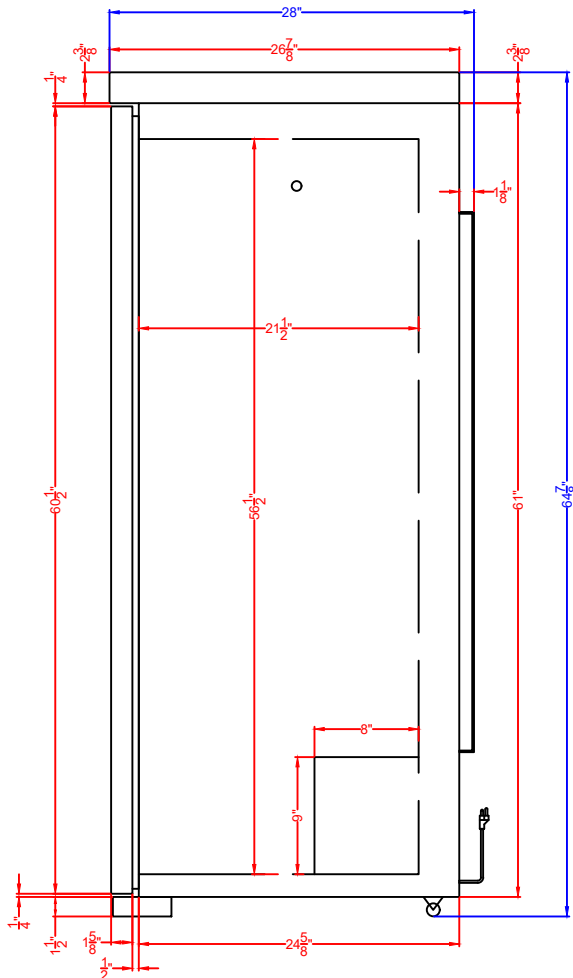

Top

Front

Profile

**ACR1322G**  
**ACR1322GNSF456**  
**Refrigerator**  
**02/21/24**

FELIX STORCH, INC.

[www.accucold.com](http://www.accucold.com)

718-893-3900