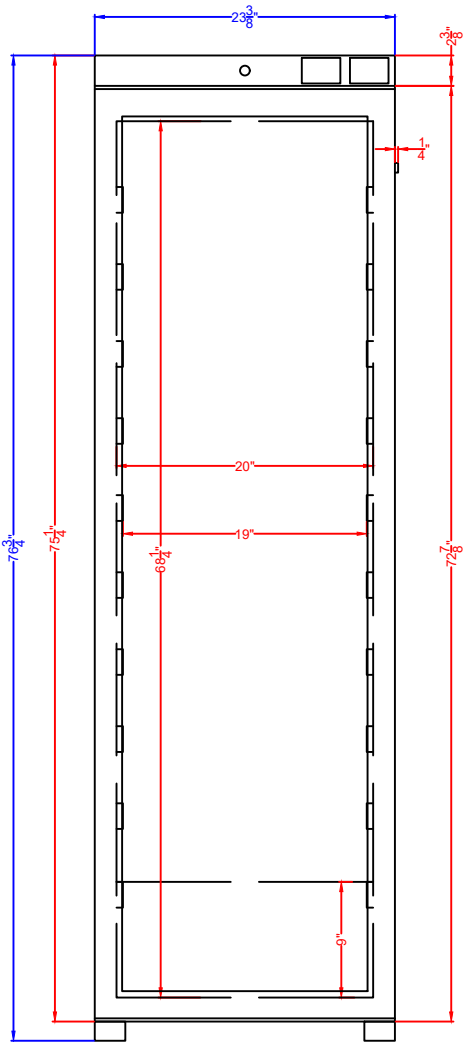

Top

Front

Profile

ACR1602G
ACR1602GNSF456
Refrigerator
02/21/24

FELIX STORCH, INC.

www.accucold.com

718-893-3900