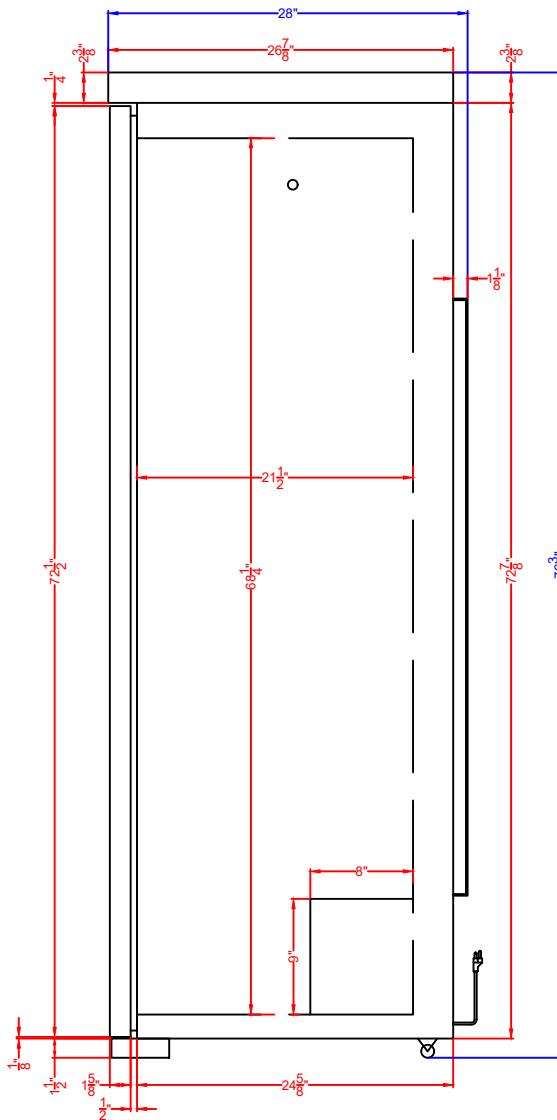

Top

Front

Profile

ACR1602G
ACR1602GNSF456
Refrigerator
02/21/24

FELIX STORCH, INC.

www.accucold.com

718-893-3900