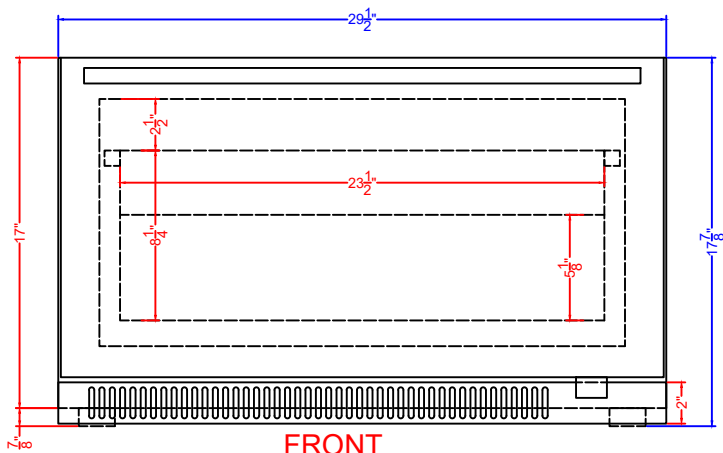

TOP

FRONT

PROFILE

SPHC30
 DBHCD30000
 Drawer Refrigerator
 04/03/24

FELIX STORCH, INC.
 www.summitappliance.com
 718-893-3900