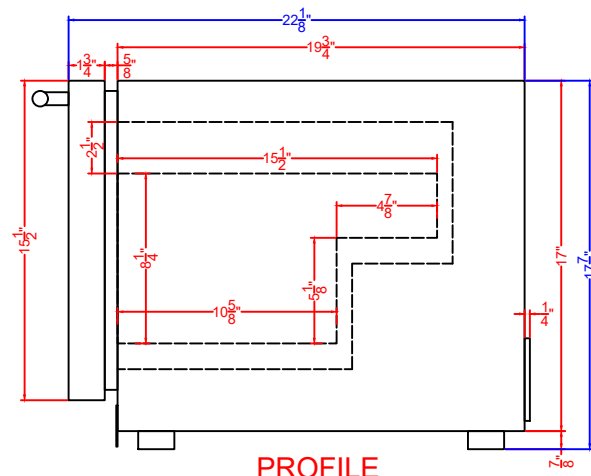

TOP

FRONT

PROFILE

SPHC30
 DBHCD30000
 Drawer Refrigerator
 04/03/24

FELIX STORCH, INC.
 www.summitappliance.com
 718-893-3900