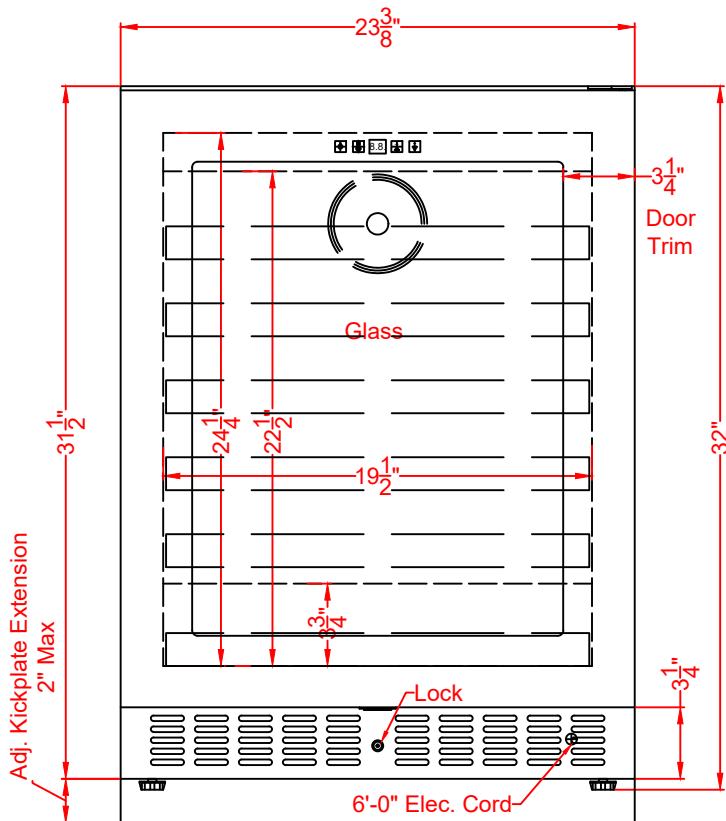

TOP VIEW

Allow 2" clearance to adjacent wall

FRONT VIEW

ASDW2412PNR
Beverage Center
06/21/23

SUMMIT
 FELIX STORCH, INC.
 www.summitappliance.com
 718-393-3900