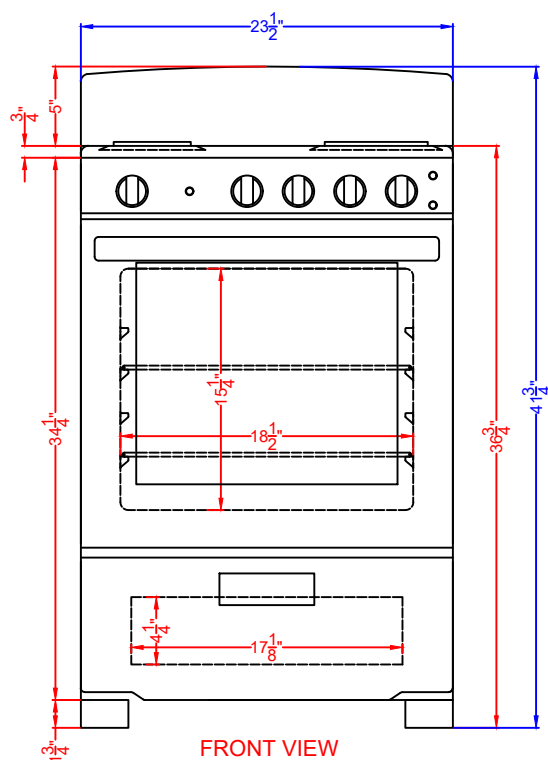

TOP VIEW

FRONT VIEW

PROFILE VIEW

PROEL24SS  
 RE2413B  
 RE2411W  
 REX2451SSRT  
 Range  
 05/07/24

**SUMMIT**

FELIX STORCH, INC.  
 www.summitappliance.com  
 718-893-3900