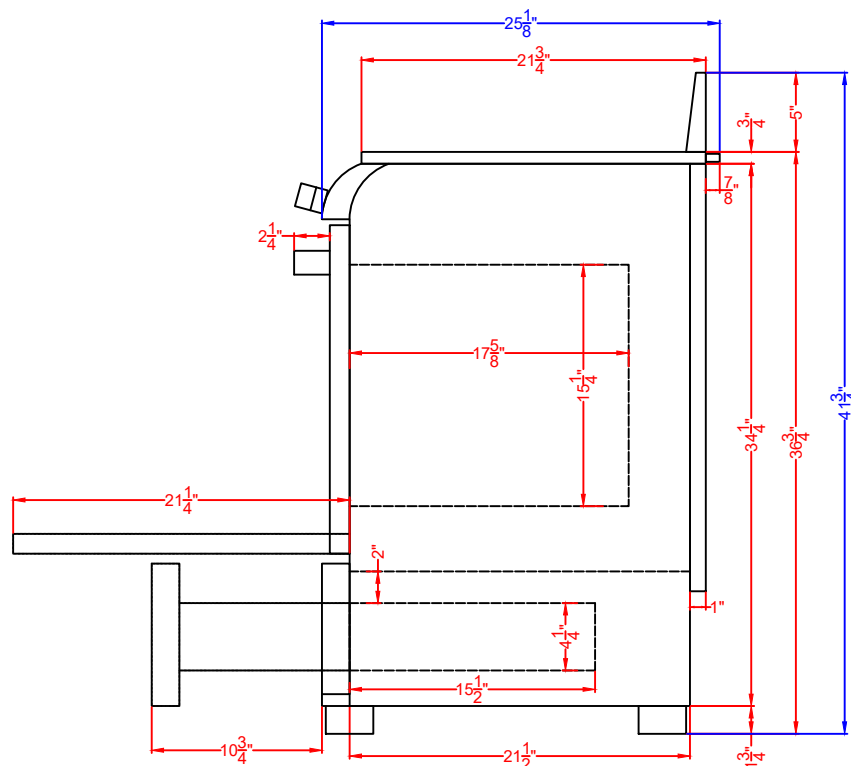

TOP VIEW

FRONT VIEW

PROFILE VIEW

PROEL24SS  
 RE2413B  
 RE2411W  
 REX2451SSRT  
 Range  
 05/07/24

**SUMMIT**

FELIX STORCH, INC.  
 www.summitappliance.com  
 718-893-3900