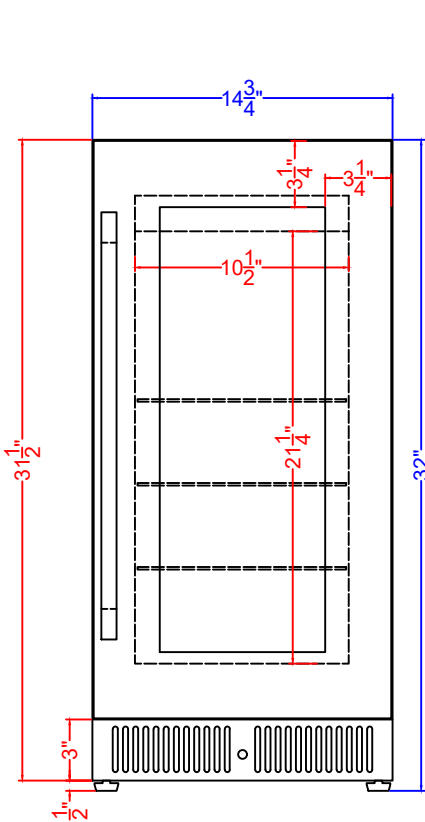

Top View

Front View

Profile View

ALBV15
Refrigerator
05/28/24

FELIX STORCH, INC.
www.summitappliance.com
718-893-3900