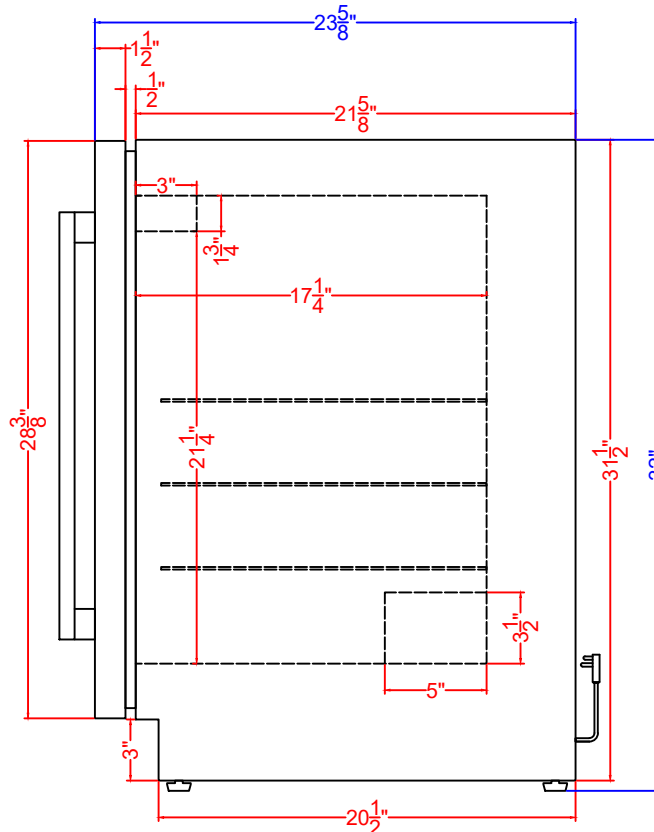

Top View

Front View

Profile View

ALBV15
Refrigerator
05/28/24

FELIX STORCH, INC.
www.summitappliance.com
718-893-3900