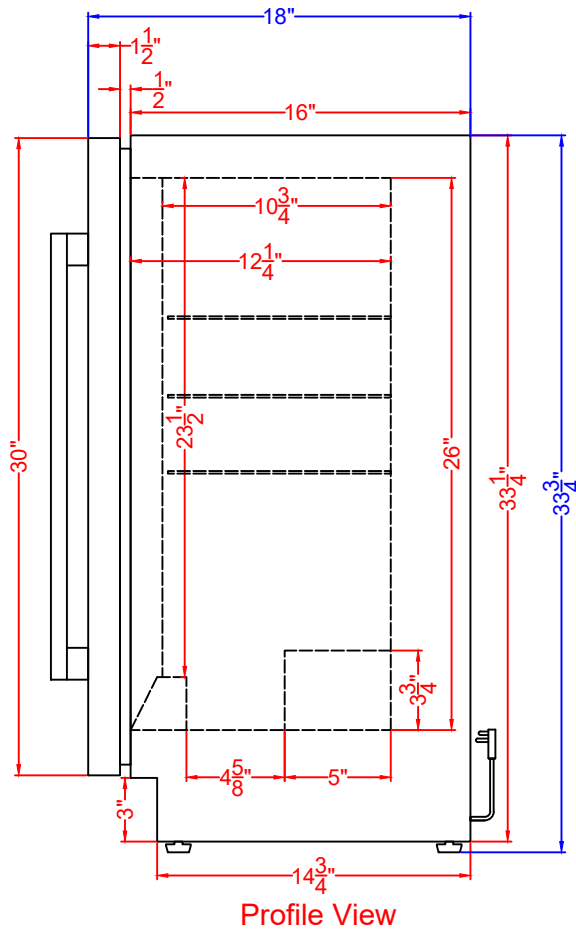

Top View

Front View

Profile View

SDHG1533
Refrigerator
05/28/24

SUMMIT

FELIX STORCH, INC.
www.summitappliance.com
718-893-3900