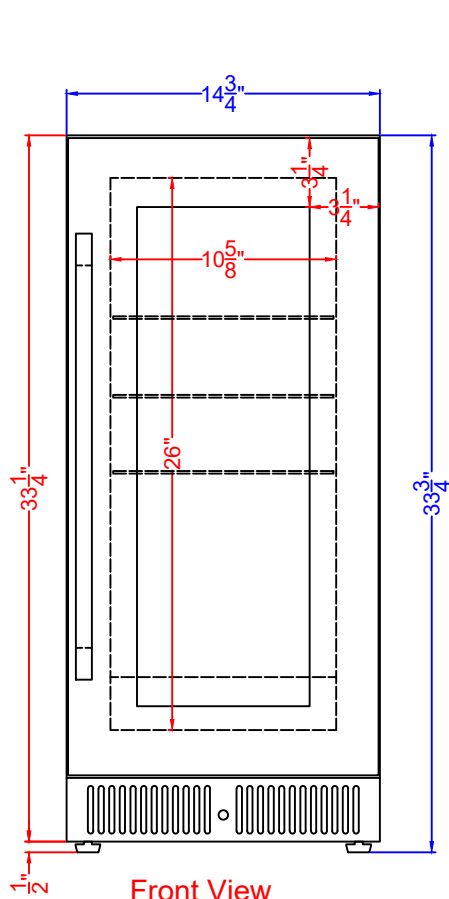

Top View

Front View

Profile View

SDHG1533
Refrigerator
05/28/24

SUMMIT

FELIX STORCH, INC.
www.summitappliance.com
718-893-3900