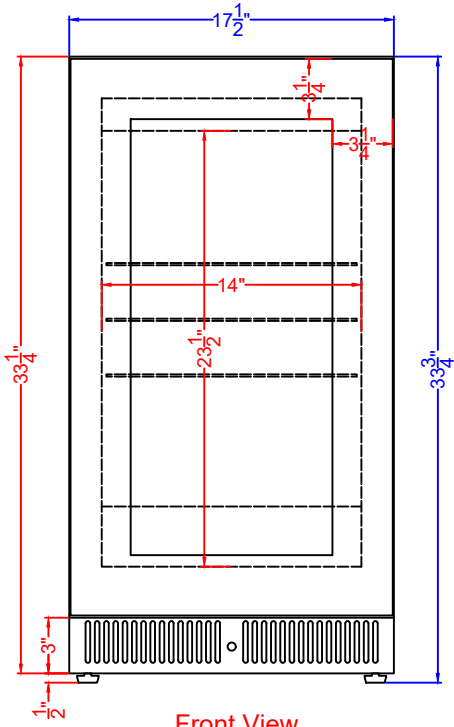

Top View

Front View

Profile View

CL181WBVPNR
Refrigerator
05/29/24

SUMMIT

FELIX STORCH, INC.
www.summitappliance.com
718-893-3900