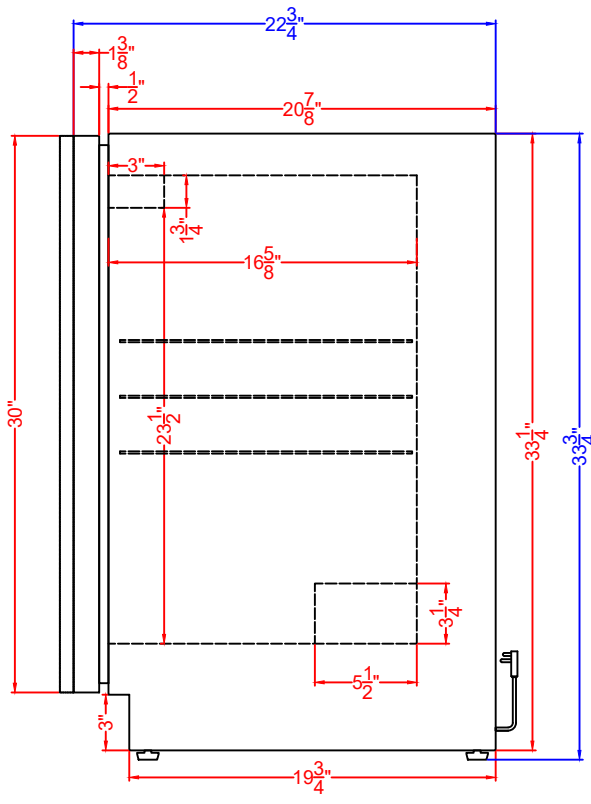

Top View

Front View

Profile View

CL181WBVPNR
Refrigerator
05/29/24

SUMMIT

FELIX STORCH, INC.
www.summitappliance.com
718-893-3900