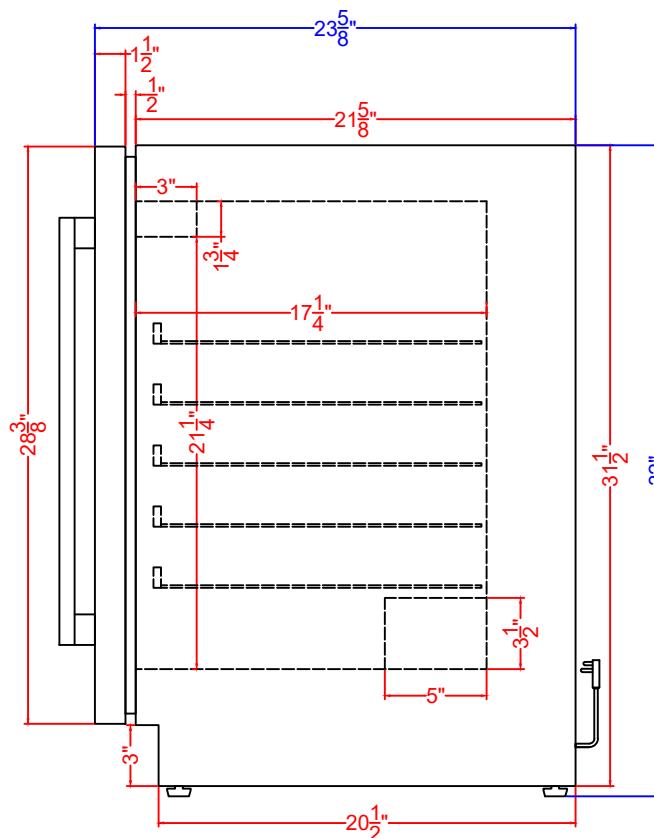

Top View

Front View

Profile View

ALWC15
 Beverage Cooler
 05/28/24

FELIX STORCH, INC.
 www.summitappliance.com
 718-893-3900