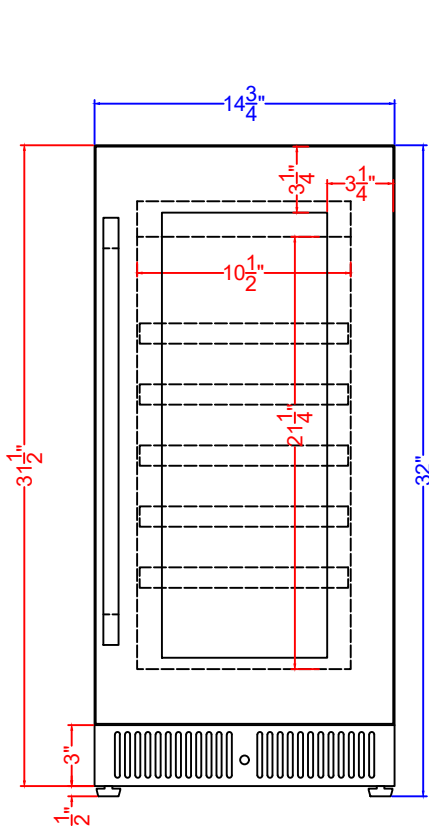

Top View

Front View

Profile View

ALWC15
 Beverage Cooler
 05/28/24

FELIX STORCH, INC.
 www.summitappliance.com
 718-893-3900