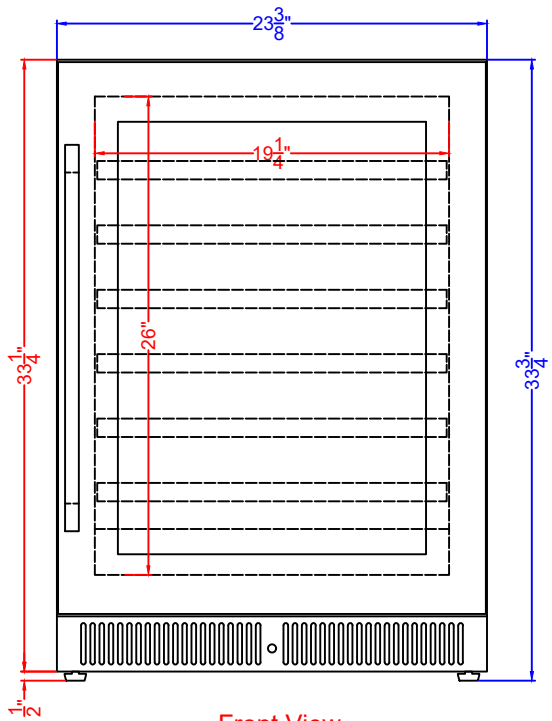

Top View

Front View

Profile View

SDHW2442
Wine Cooler
05/28/24

FELIX STORCH, INC.
www.summitappliance.com
718-893-3900