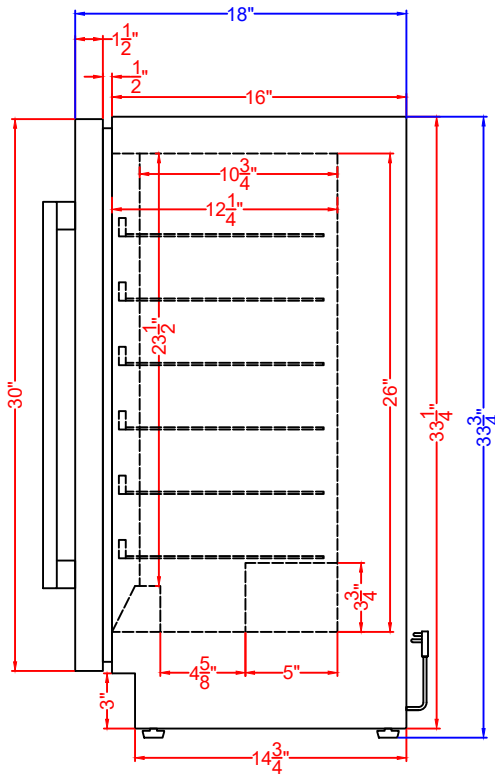

Top View

Front View

Profile View

SDHW2442
Wine Cooler
05/28/24

FELIX STORCH, INC.
www.summitappliance.com
718-893-3900