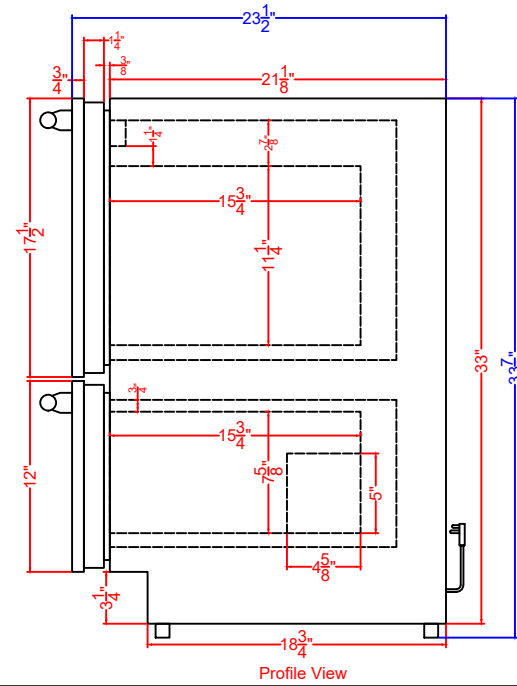

Top View

Front View

Profile View

SPR36332D
 Drawer Refrigerator
 06/12/24

FELIX STORCH, INC.
 www.summitappliance.com
 718-893-3900