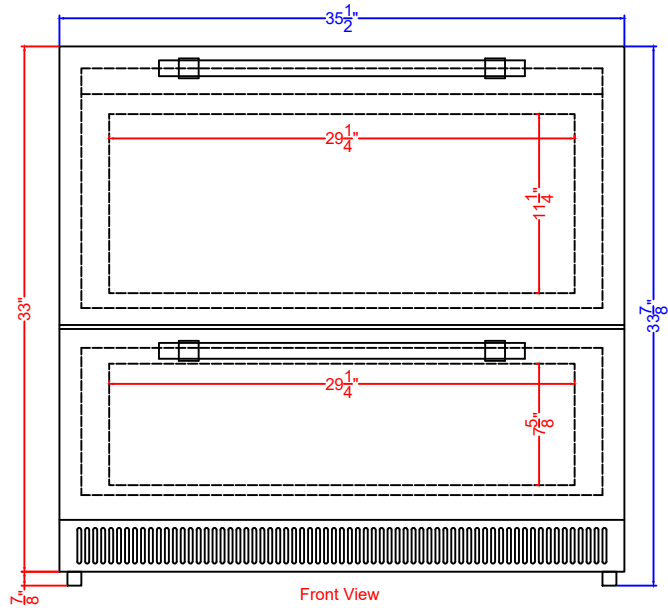

Top View

Front View

Profile View

SPR36332D
 Drawer Refrigerator
 06/12/24

FELIX STORCH, INC.
 www.summitappliance.com
 718-893-3900