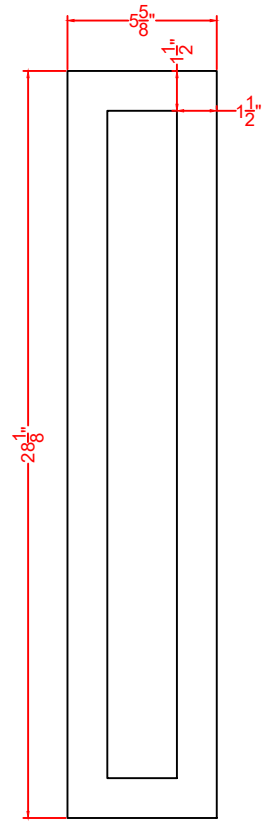

TOP VIEW

Panel

FRONT VIEW

PROFILE VIEW

SWC007PNR  
Wine Cellar  
06/26/24

**SUMMIT**  
FELIX STORCH, INC.  
www.summitappliance.com  
718-893-3900