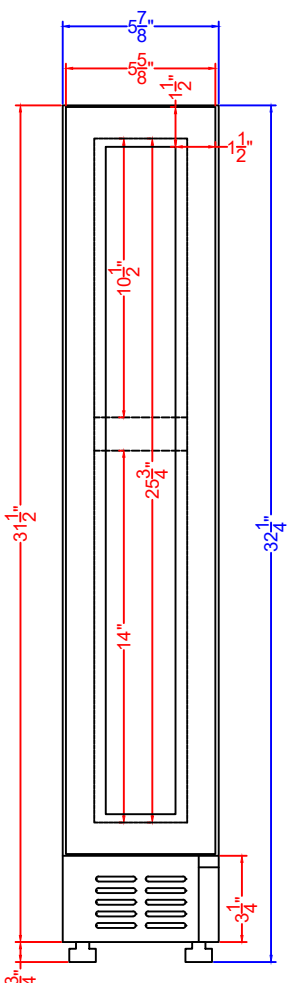

TOP VIEW

Panel

FRONT VIEW

PROFILE VIEW

SWC007PNR  
Wine Cellar  
06/26/24

**SUMMIT**  
FELIX STORCH, INC.  
www.summitappliance.com  
718-893-3900