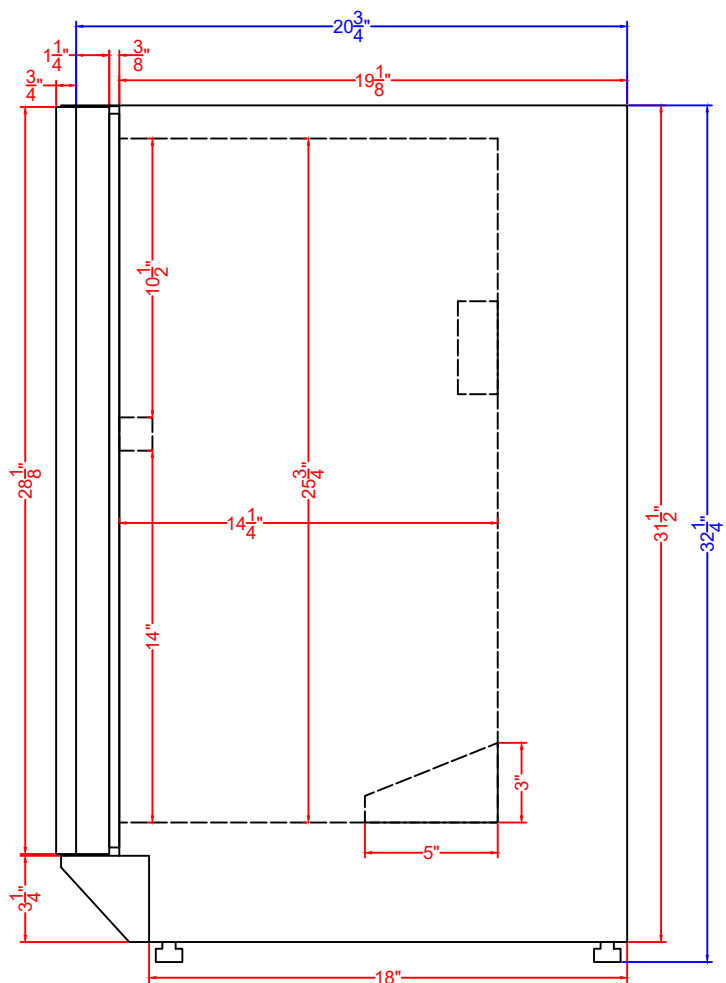

TOP VIEW

Panel

FRONT VIEW

PROFILE VIEW

SWC007PNR  
Wine Cellar  
06/26/24

**SUMMIT**  
FELIX STORCH, INC.  
www.summitappliance.com  
718-893-3900