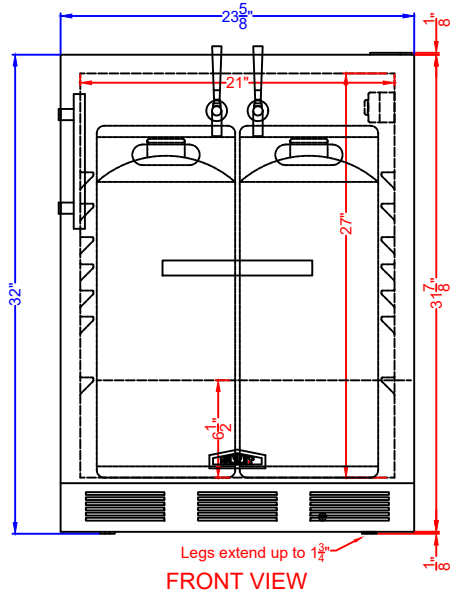

TOP VIEW

FRONT VIEW

PROFILE VIEW

SBC58BF RTPADA
 SBC58BF RTPCFADA
 Kegerator
 ADA
 05/06/24

FELIX STORCH, INC.
 www.summitappliance.com
 718-893-3900