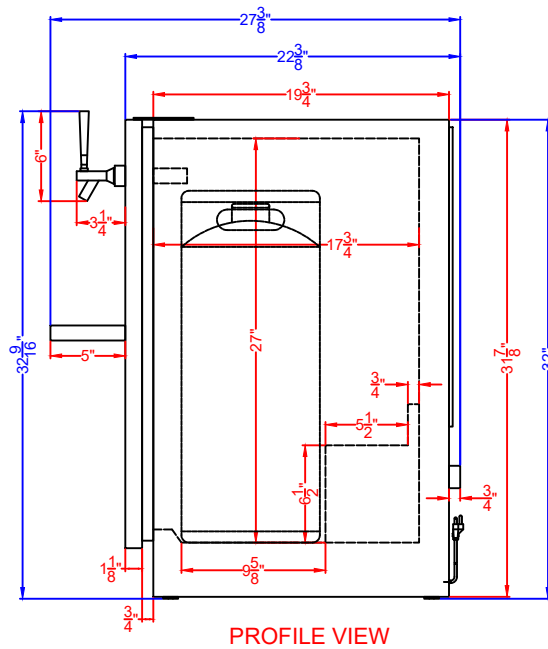

TOP VIEW

FRONT VIEW

PROFILE VIEW

SBC58BF RTPADA
 SBC58BF RTPCFADA
 Kegerator
 ADA
 05/06/24

FELIX STORCH, INC.
 www.summitappliance.com
 718-893-3900