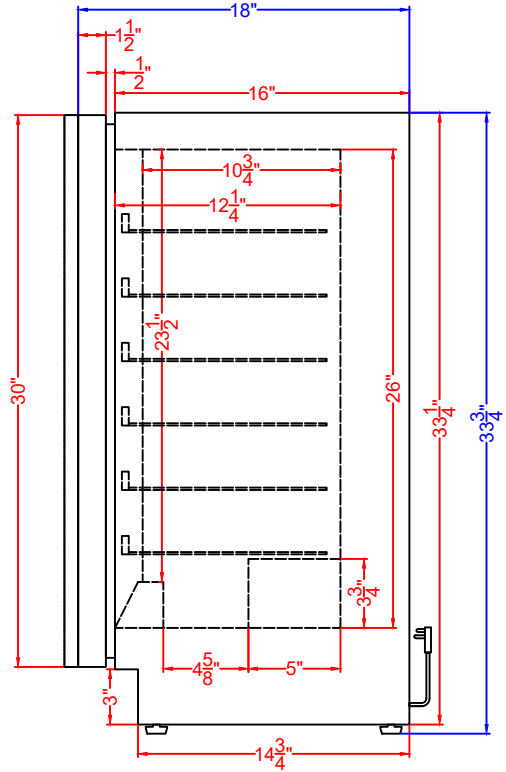

Top View

Front View

Profile View

SDHW2442PNR
Wine Cooler
05/31/24

SUMMIT

FELIX STORCH, INC.
 www.summitappliance.com
 718-893-3900