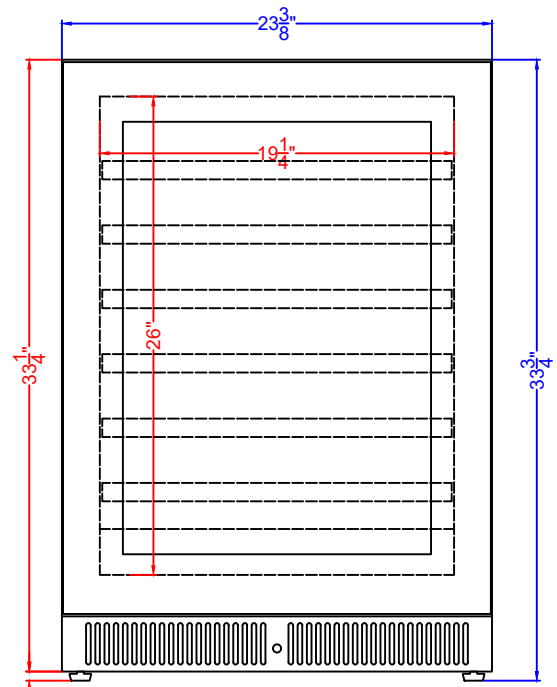

Top View

Front View

Profile View

SDHW2442PNR
Wine Cooler
05/31/24

SUMMIT

FELIX STORCH, INC.
 www.summitappliance.com
 718-893-3900