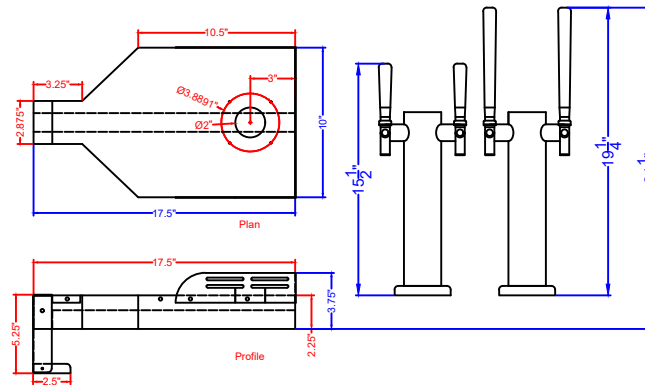

TOP VIEW

FRONT VIEW

PROFILE VIEW

SBC7BRSFLTWADA  
 SBC7BRSFLTWCFADA  
 Kegerator-Floating Tap  
 05/07/24

FELIX STORCH, INC.  
 www.summitappliance.com  
 718-893-3900