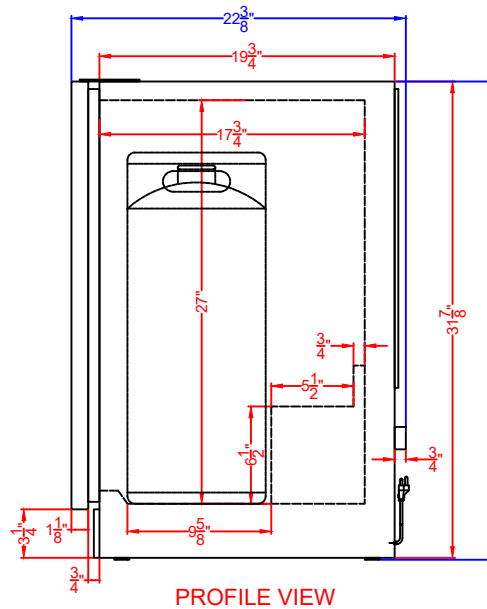

TOP VIEW

FRONT VIEW

PROFILE VIEW

SBC7BRSFLTWADA  
 SBC7BRSFLTWCFADA  
 Kegerator-Floating Tap  
 05/07/24

FELIX STORCH, INC.  
 www.summitappliance.com  
 718-893-3900