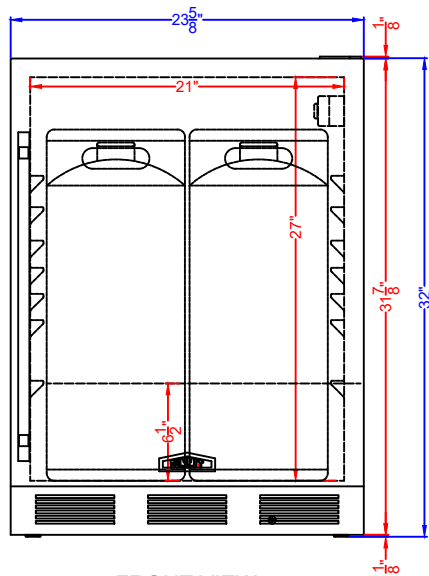

TOP VIEW

FRONT VIEW

PROFILE VIEW

SBC7BRSFLTWADA  
 SBC7BRSFLTWCFADA  
 Kegerator-Floating Tap  
 05/07/24

FELIX STORCH, INC.  
 www.summitappliance.com  
 718-893-3900