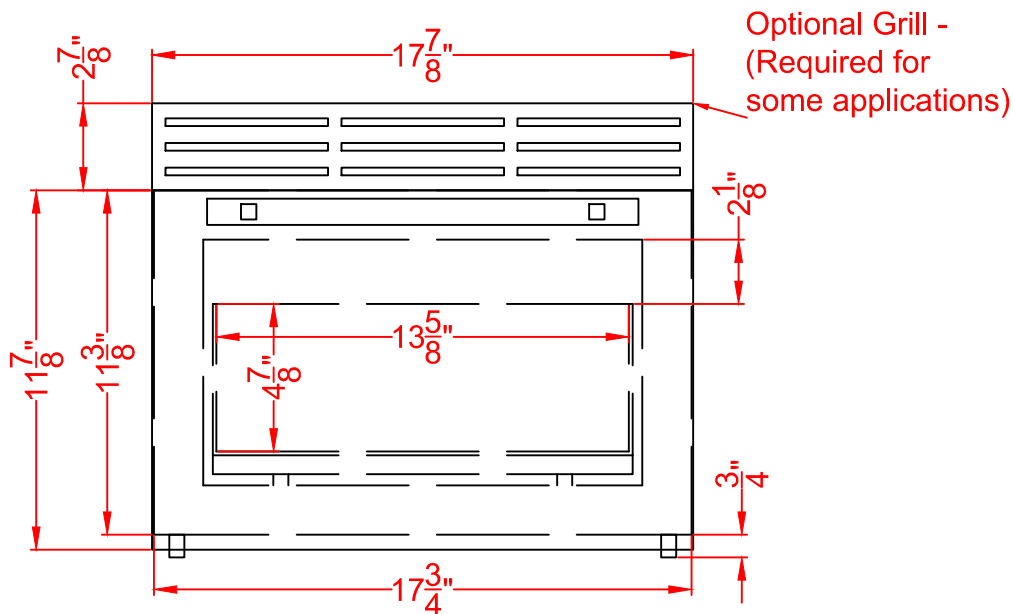

TOP

FRONT

COOL1D
Drawer-Refrigerator
 03/08/23

SUMMIT
 FELIX STORCH, INC.
www.summitappliance.com
 718-393-3900