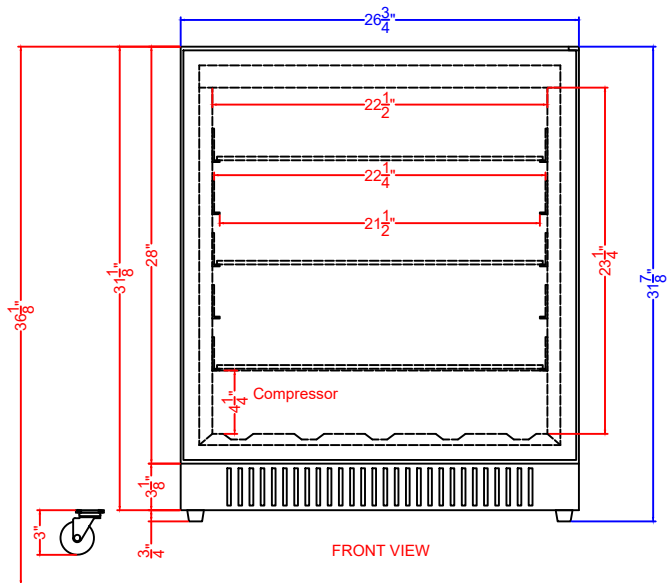

TOP VIEW

Panel Size

FRONT VIEW

FF27BSSIFADA
Refrigerator
11/06/24

FELIX STORCH, INC.
www.summitappliance.com
 718-893-3900