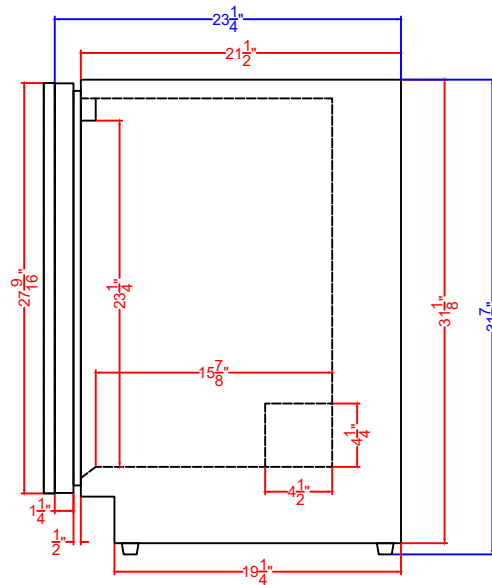

TOP VIEW

Panel Size

FRONT VIEW

FF27BSSIFADA
Refrigerator
11/06/24

FELIX STORCH, INC.
www.summitappliance.com
 718-893-3900