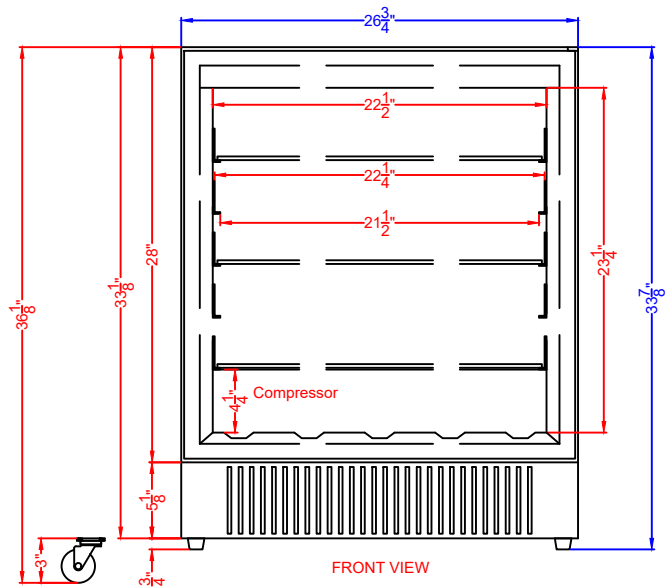

TOP VIEW

Panel Size

FRONT VIEW

FF27BSSIF
Refrigerator
11/06/24

SUMMIT
 FELIX STORCH, INC.
www.summitappliance.com
 718-893-3900