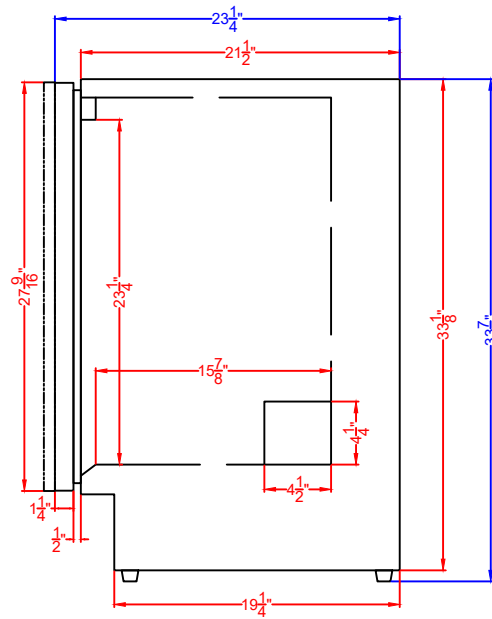

TOP VIEW

Panel Size

FRONT VIEW

FF27BSSIF
Refrigerator
11/06/24

SUMMIT
 FELIX STORCH, INC.
www.summitappliance.com
 718-893-3900