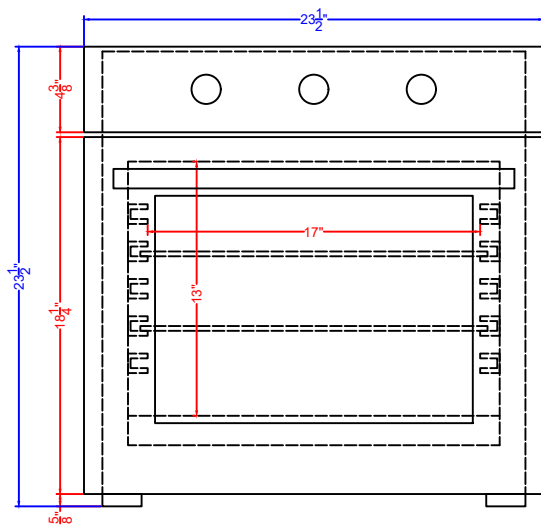

Cutout Dimension  
Consult Manual for specification

SGW241BK  
SGW242BKLP  
SGW243SS  
SGW244SSLP  
Oven  
01/15/25

FELIX STORCH, INC.  
www.summitappliance.com  
718-893-3900