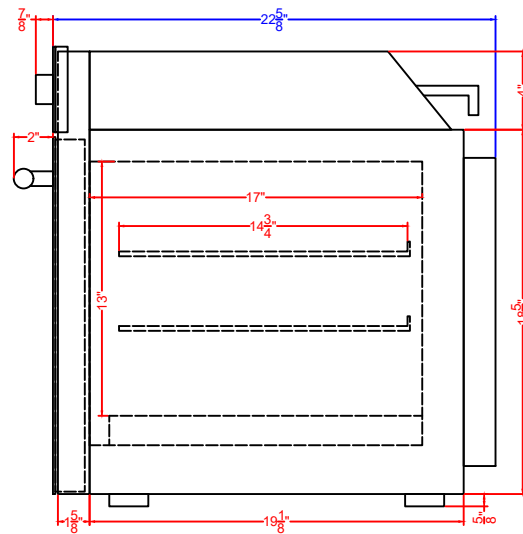

Cutout Dimension  
Consult Manual for specification

SGW241BK  
SGW242BKLP  
SGW243SS  
SGW244SSLP  
Oven  
01/15/25

FELIX STORCH, INC.  
www.summitappliance.com  
718-893-3900