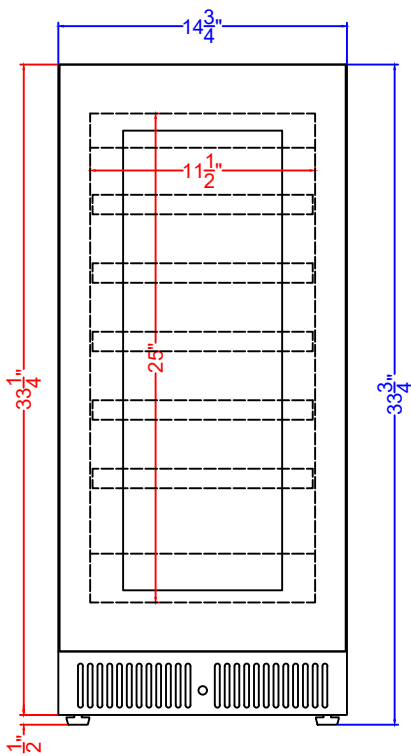

Door Size

CL155WC1PNR

Wine Cooler

04/09/25

SUMMIT

FELIX STORCH, INC.

www.summitappliance.com

718-893-3900