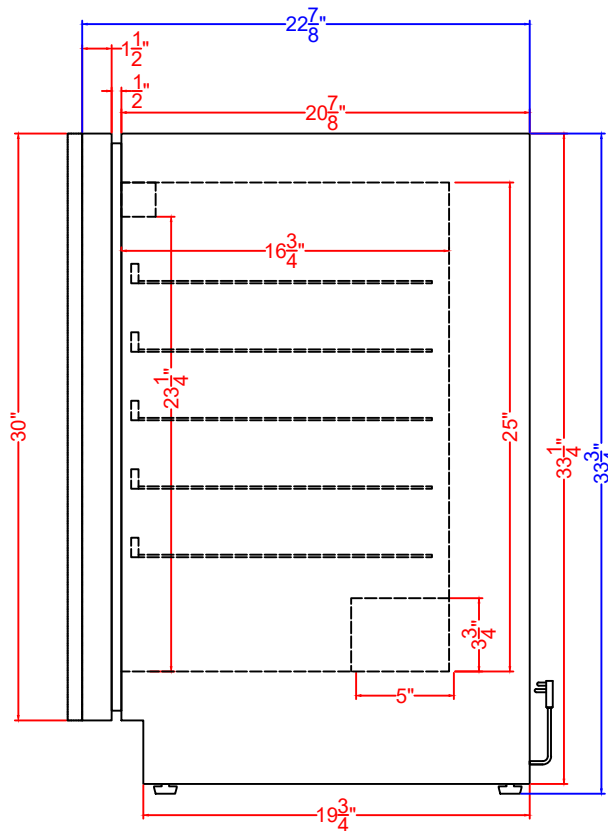

Door Size

CL155WC1PNR

Wine Cooler

04/09/25

SUMMIT

FELIX STORCH, INC.

www.summitappliance.com

718-893-3900