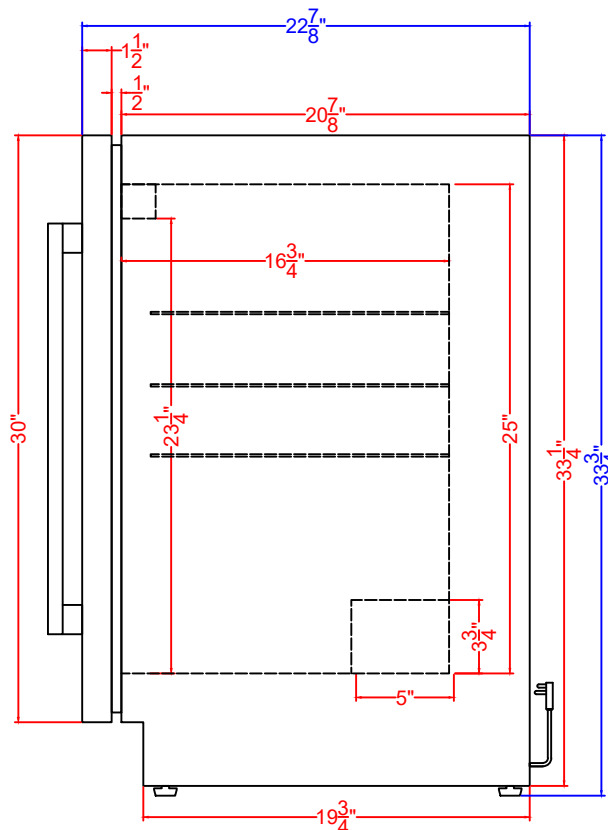

Top View

Front View

Profile View

CL156BV1
 Beverage Center
 04/09/25

FELIX STORCH, INC.
 www.summitappliance.com
 718-893-3900