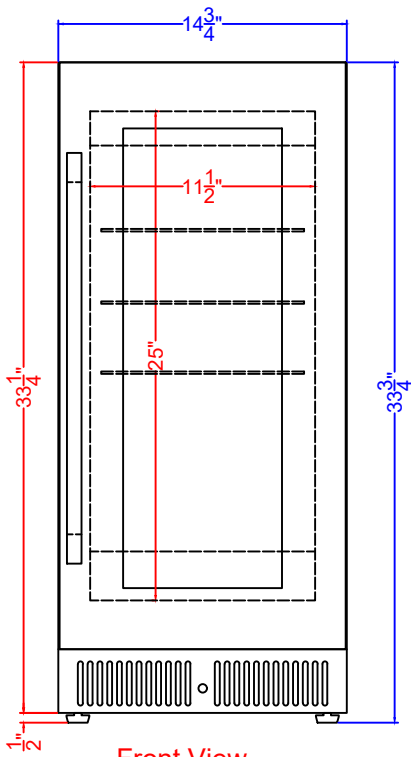

Top View

Front View

Profile View

CL156BV1
 Beverage Center
 04/09/25

FELIX STORCH, INC.
 www.summitappliance.com
 718-893-3900