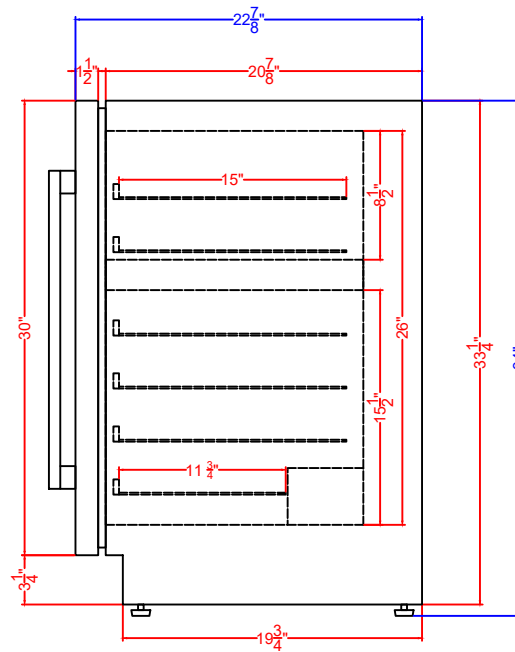

Door Size

CL244WC2
Wine Cooler
04/09/25

SUMMIT

FELIX STORCH, INC.
www.summitappliance.com
718-893-3900