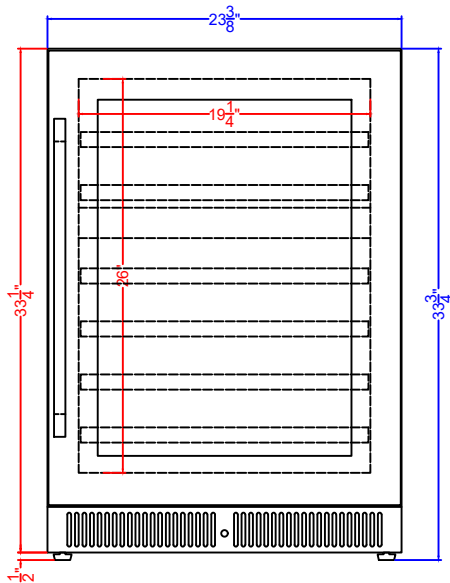

Door Size

CL244WC2
Wine Cooler
04/09/25

SUMMIT

FELIX STORCH, INC.
www.summitappliance.com
718-893-3900