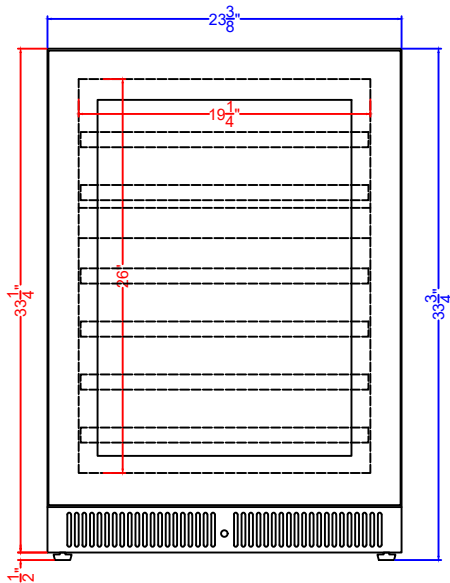

Door Size

CL244WC2PNR

Wine Cooler

04/09/25

SUMMIT

FELIX STORCH, INC.

www.summitappliance.com

718-893-3900