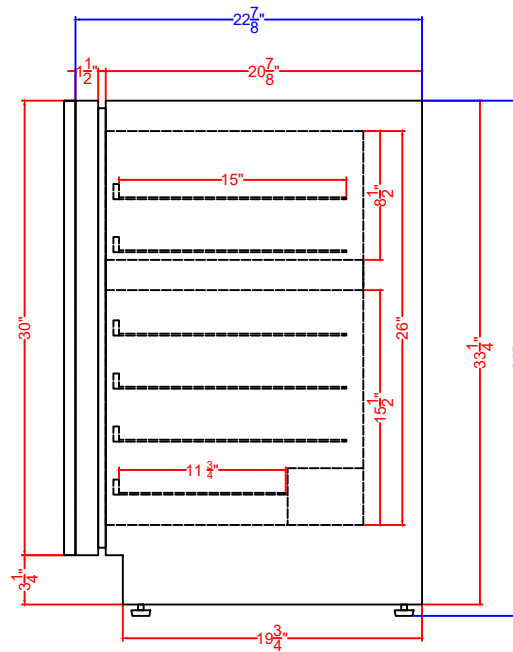

Door Size

CL244WC2PNR

Wine Cooler

04/09/25

SUMMIT

FELIX STORCH, INC.

www.summitappliance.com

718-893-3900