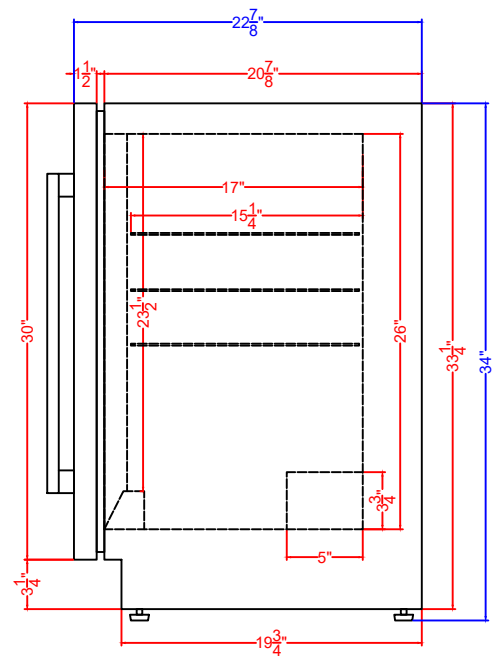

Door Size

CL24BV1
 Beverage Center
 04/09/25

FELIX STORCH, INC.
 www.summitappliance.com
 718-893-3900