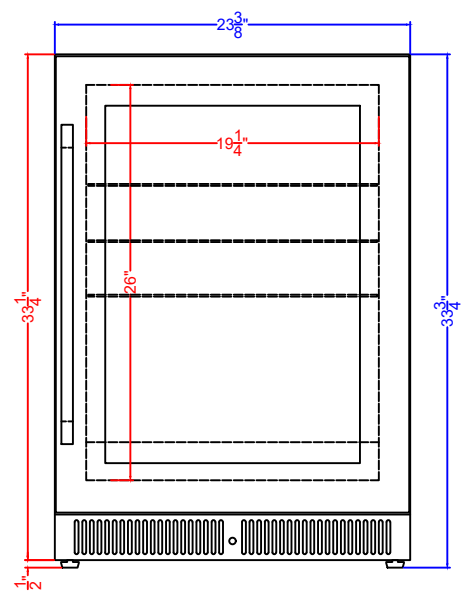

Door Size

CL24BV1
 Beverage Center
 04/09/25

FELIX STORCH, INC.
 www.summitappliance.com
 718-893-3900