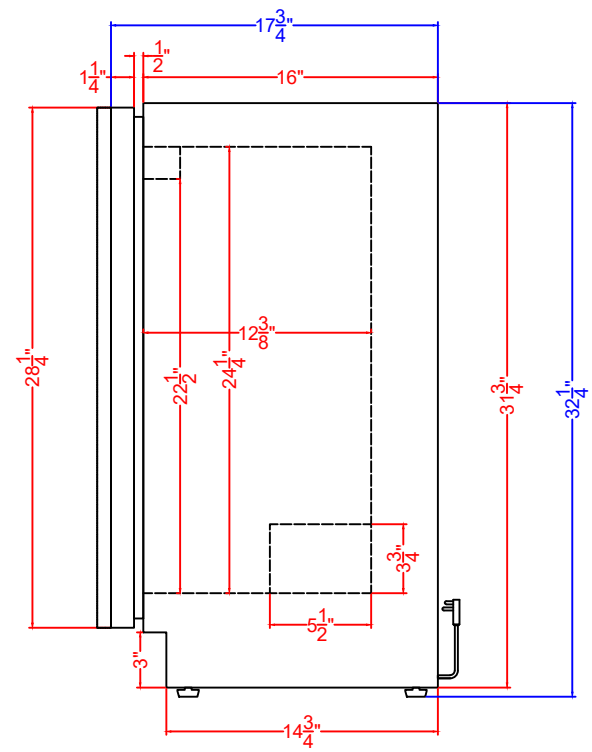

Panel Dimensions

ASDS1523IF
Refrigerator

FELIX STORCH, INC.
www.summitappliance.com
718-893-3900