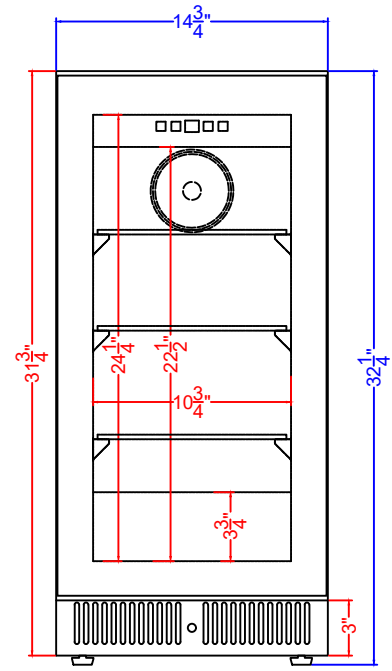

Panel Dimensions

ASDS1523IF
Refrigerator

FELIX STORCH, INC.
www.summitappliance.com
718-893-3900