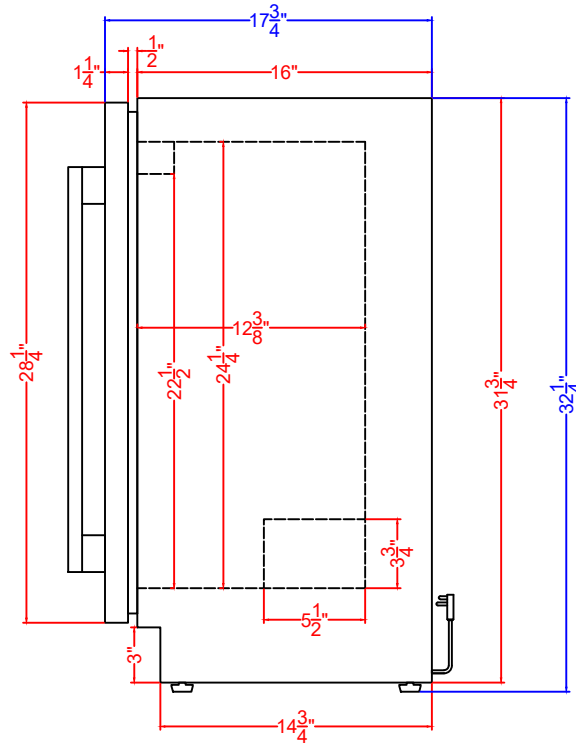

TOP VIEW

FRONT VIEW

ASDS1523
Refrigerator
09/26/24

FELIX STORCH, INC.
www.summitappliance.com
718-893-3900