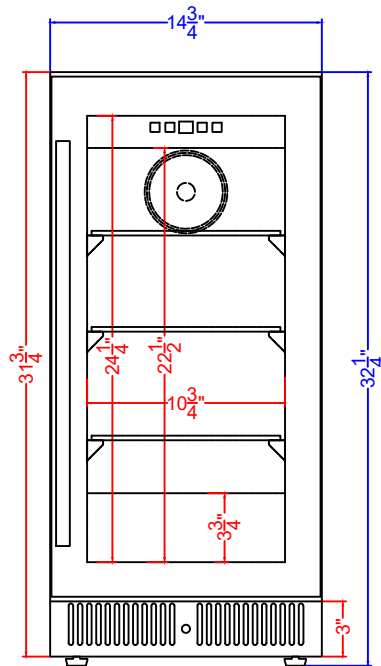

TOP VIEW

FRONT VIEW

ASDS1523
Refrigerator
09/26/24

FELIX STORCH, INC.
www.summitappliance.com
718-893-3900