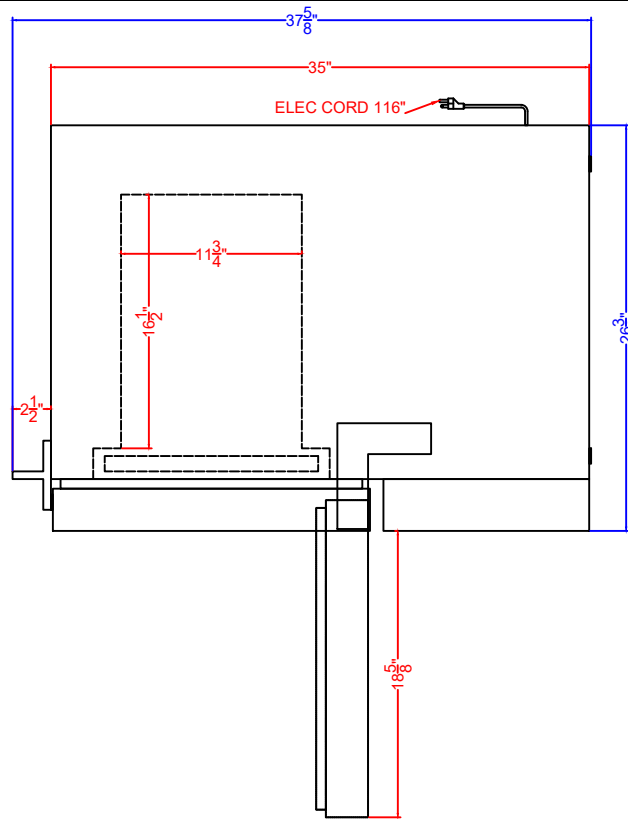

Rack Dimensions  
(2 Included w/ AULT50PSR12)

**AULT50PS**  
**AULT50PSR12**  
**Ultra-Low Freezer**  
**06/01/26**

**accucold.**

FELIX STORCH, INC.

[www.accucold.com](http://www.accucold.com)

718-893-3900