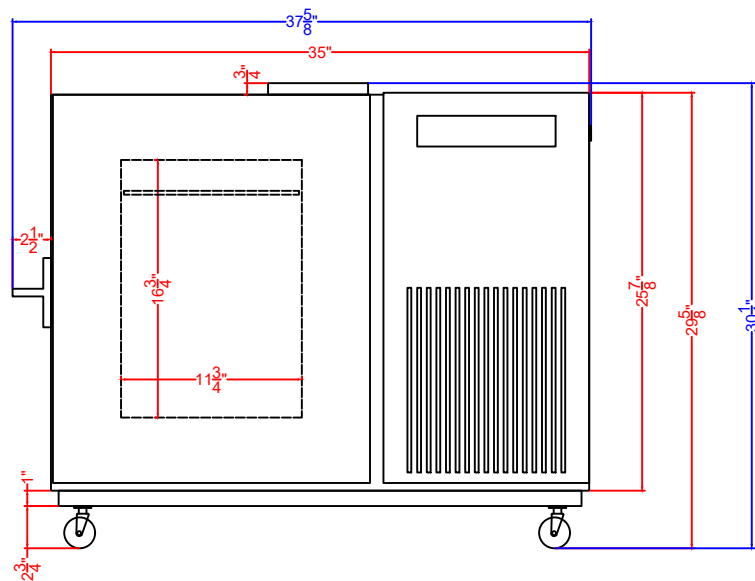

Rack Dimensions  
(2 Included w/ AULT50PSR12)

**AULT50PS**  
**AULT50PSR12**  
**Ultra-Low Freezer**  
**06/01/26**

**accucold.**

FELIX STORCH, INC.

[www.accucold.com](http://www.accucold.com)

718-893-3900