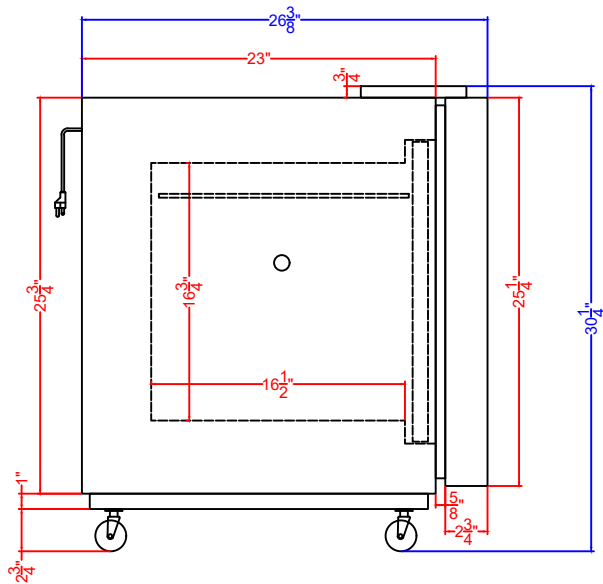

Rack Dimensions  
(2 Included w/ AULT50PSR12)

**AULT50PS**  
**AULT50PSR12**  
**Ultra-Low Freezer**  
**06/01/26**

**accucold.**

FELIX STORCH, INC.

[www.accucold.com](http://www.accucold.com)

718-893-3900