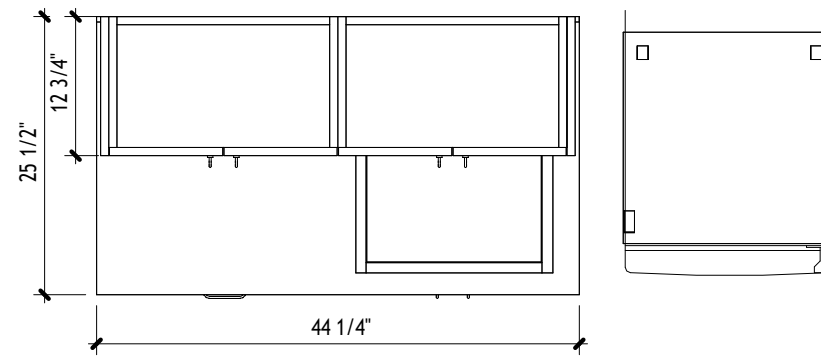

① CABINET ELEVATION
3/4" = 1'-0"

② CABINET PLAN
3/4" = 1'-0"

SENIOR LIVING KITCHEN
MKS56DBWTR

06/08/2026

6/19/2026 1:43:12 PM