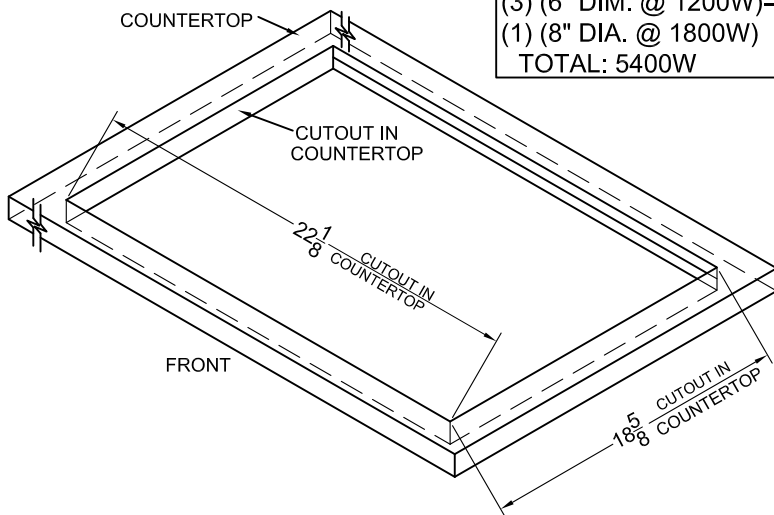

TOP VIEW

FRONT

MODEL: CR425BL-CR425WH  
 240V-60Hz 23A MAX.  
 (3) (6" DIM. @ 1200W) = 3600W  
 (1) (8" DIA. @ 1800W)  
 TOTAL: 5400W

MODEL: CR425BL  
 CR425WH

TYPE:  
 COOKTOP ASSY

**SUMMIT**

FELIX STORCH, INC.  
 www.summitappliance.com