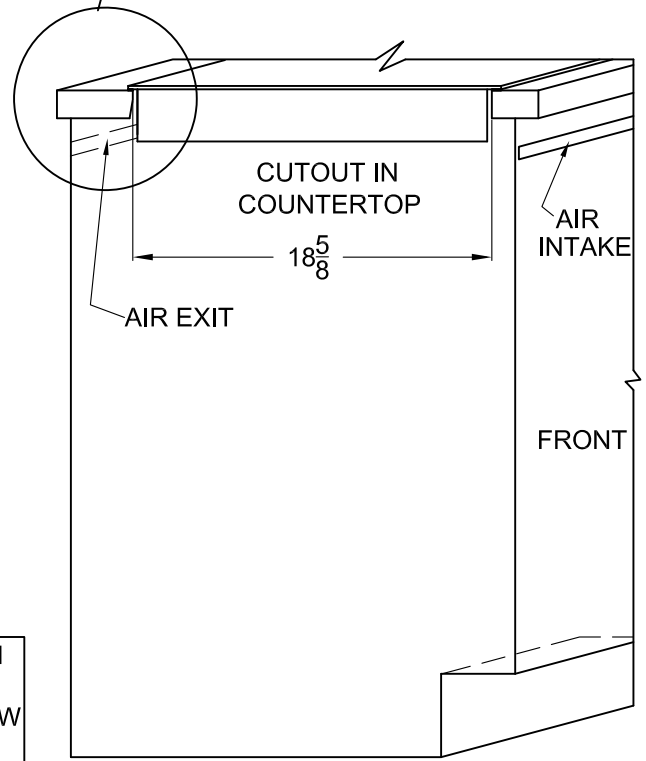

TOP VIEW

FRONT

MODEL: CR425BL-CR425WH  
 240V-60Hz 23A MAX.  
 (3) (6" DIM. @ 1200W) = 3600W  
 (1) (8" DIA. @ 1800W)  
 TOTAL: 5400W

MODEL: CR425BL  
 CR425WH

TYPE:  
 COOKTOP ASSY

**SUMMIT**

FELIX STORCH, INC.  
 www.summitappliance.com