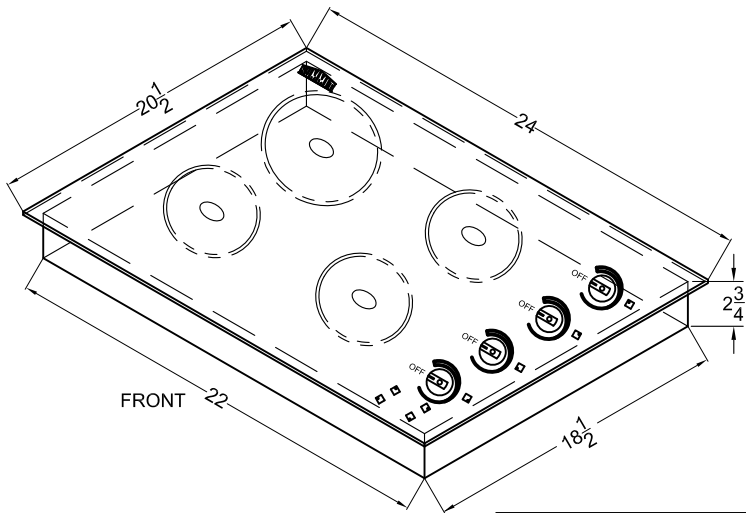

TOP VIEW

FRONT

MODEL: CR425BL-CR425WH  
 240V-60Hz 23A MAX.  
 (3) (6" DIM. @ 1200W) = 3600W  
 (1) (8" DIA. @ 1800W)  
 TOTAL: 5400W

MODEL: CR425BL  
 CR425WH

TYPE:  
 COOKTOP ASSY

**SUMMIT**

FELIX STORCH, INC.  
 www.summitappliance.com