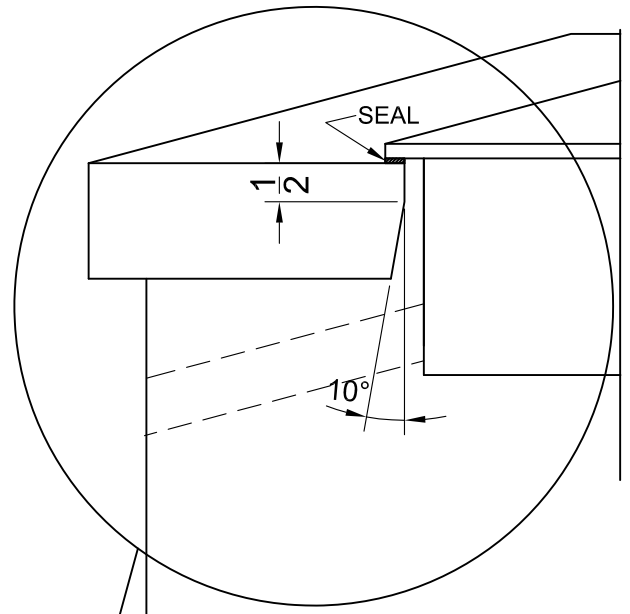

TOP VIEW

FRONT

MODEL: CR425BL-CR425WH  
 240V-60Hz 23A MAX.  
 (3) (6" DIM. @ 1200W) = 3600W  
 (1) (8" DIA. @ 1800W)  
 TOTAL: 5400W

MODEL: CR425BL  
 CR425WH

TYPE:  
 COOKTOP ASSY

**SUMMIT**

FELIX STORCH, INC.  
 www.summitappliance.com