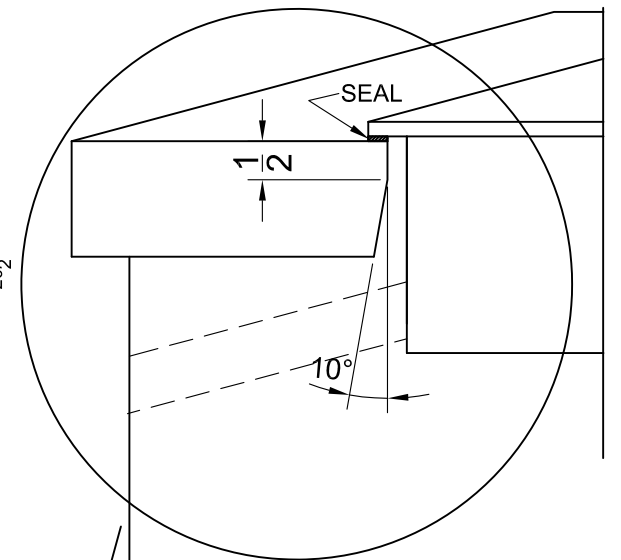

TOP VIEW

MODEL: CR5B273B-CR5B274W
 240V-60Hz 25A MAX.
 (4) (6" DIM. @ 1200W) = 4800W
 (1) (8" DIA. @ 1800W)
 TOTAL: 6600W

MODEL: CR5B273B
 CR5B274W

TYPE:
 COOKTOP ASSY

SUMMIT

FELIX STORCH, INC.
www.summitappliance.com