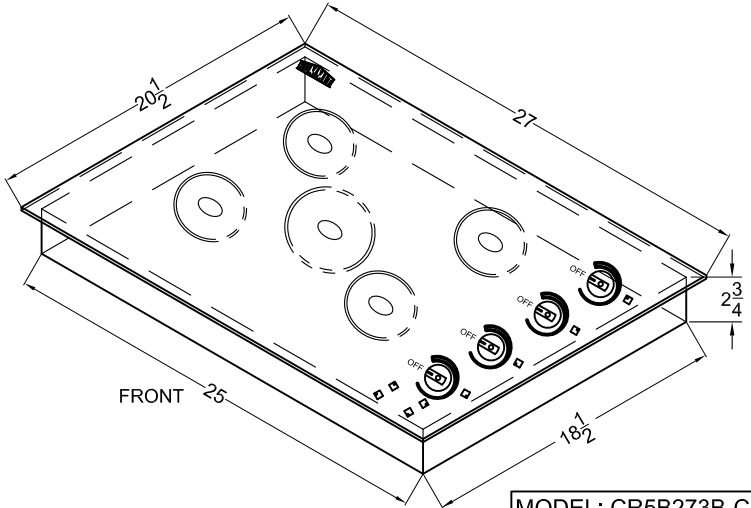

TOP VIEW

MODEL: CR5B273B-CR5B274W
 240V-60Hz 25A MAX.
 (4) (6" DIM. @ 1200W) = 4800W
 (1) (8" DIA. @ 1800W)
 TOTAL: 6600W

MODEL: CR5B273B
 CR5B274W

TYPE:
 COOKTOP ASSY

SUMMIT

FELIX STORCH, INC.
www.summitappliance.com