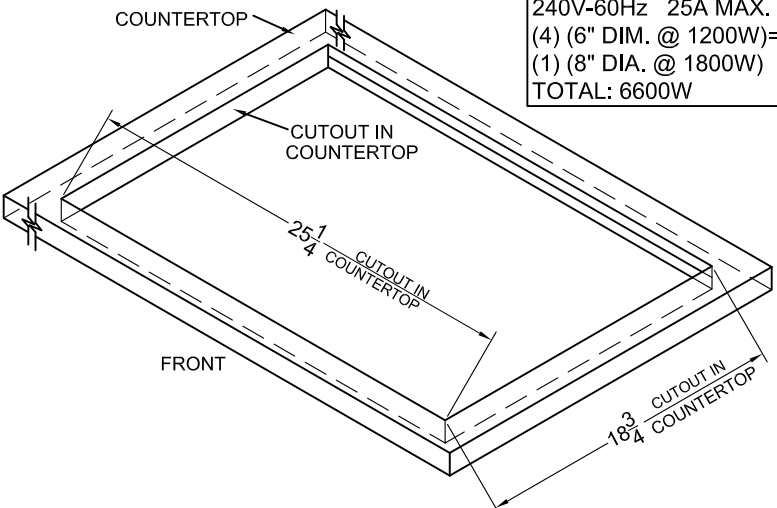

TOP VIEW

MODEL: CR5B273B-CR5B274W
 240V-60Hz 25A MAX.
 (4) (6" DIM. @ 1200W) = 4800W
 (1) (8" DIA. @ 1800W)
 TOTAL: 6600W

MODEL: CR5B273B
 CR5B274W

TYPE:
 COOKTOP ASSY

SUMMIT

FELIX STORCH, INC.
www.summitappliance.com