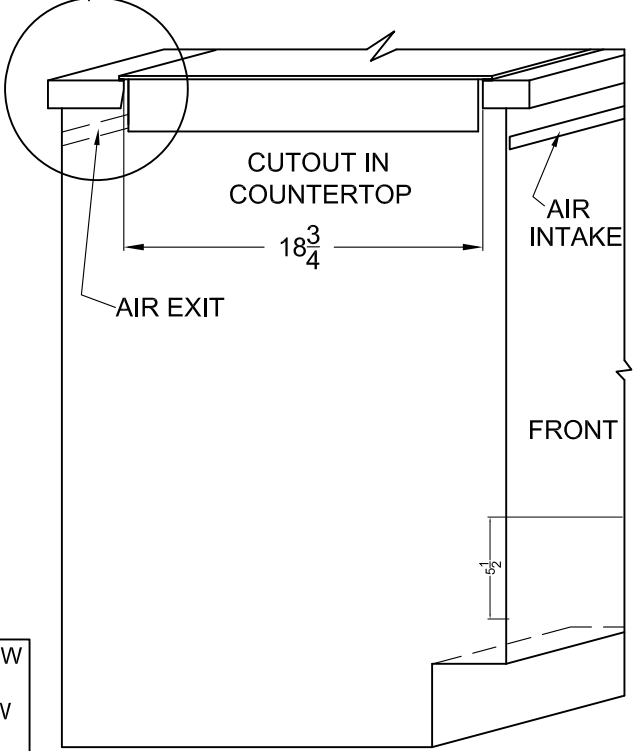

TOP VIEW

MODEL: CR5B273B-CR5B274W
 240V-60Hz 25A MAX.
 (4) (6" DIM. @ 1200W) = 4800W
 (1) (8" DIA. @ 1800W)
 TOTAL: 6600W

MODEL: CR5B273B
 CR5B274W

TYPE:
 COOKTOP ASSY

SUMMIT

FELIX STORCH, INC.
www.summitappliance.com