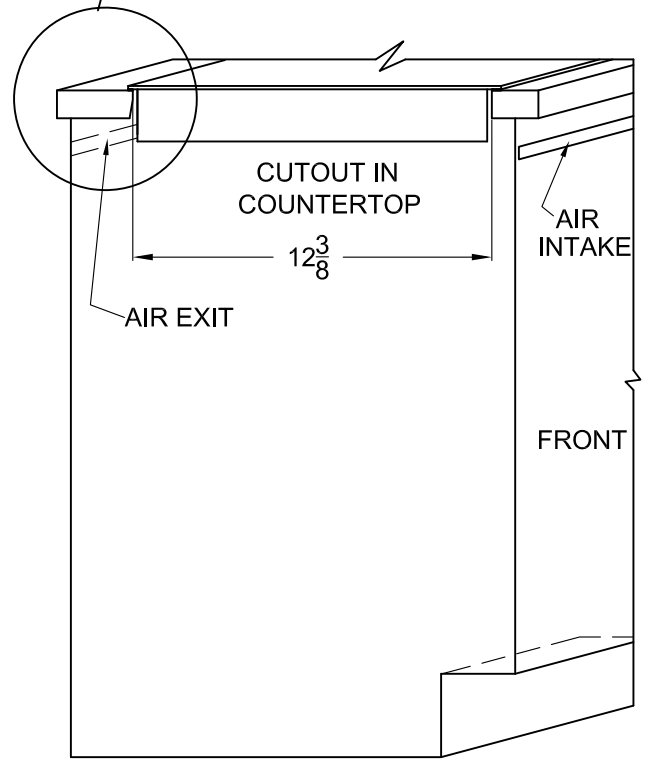

TOP VIEW

FRONT VIEW

MODEL: CREK2B  
CREK2W

TYPE:  
COOKTOP ASSY

**SUMMIT**

FELIX STORCH, INC.  
www.summitappliance.com

718-393-3900

DATE: NOV./28/2018