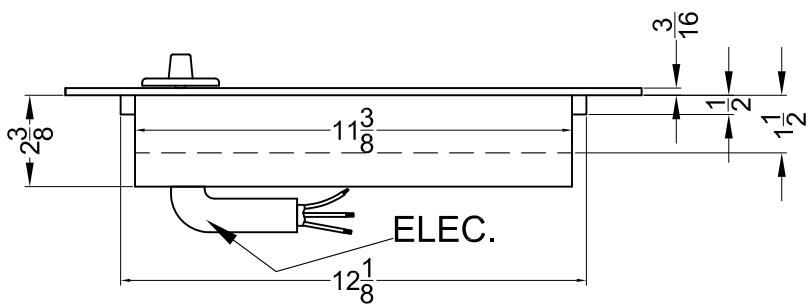

TOP VIEW

FRONT VIEW

MODEL: CREK2B  
CREK2W

TYPE:  
COOKTOP ASSY

**SUMMIT**

FELIX STORCH, INC.  
www.summitappliance.com

718-393-3900

DATE: NOV./28/2018