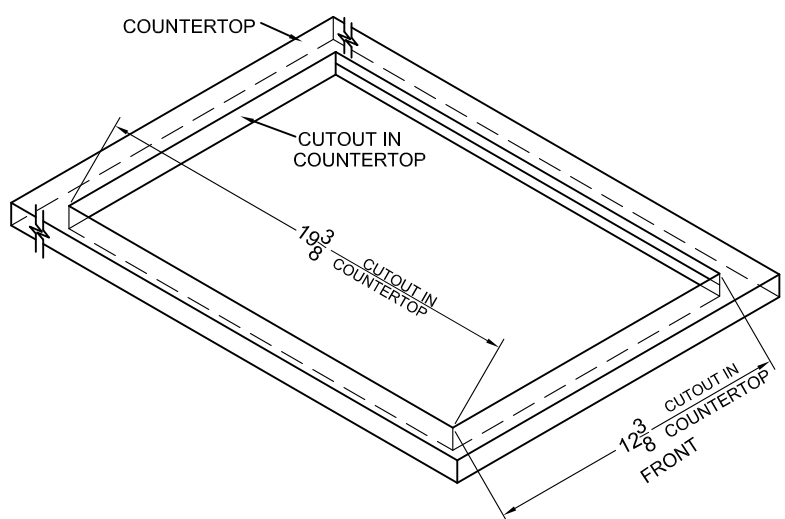

TOP VIEW

FRONT VIEW

MODEL: CREK2B  
CREK2W

TYPE:  
COOKTOP ASSY

**SUMMIT**

FELIX STORCH, INC.  
www.summitappliance.com

718-393-3900

DATE: NOV./28/2018