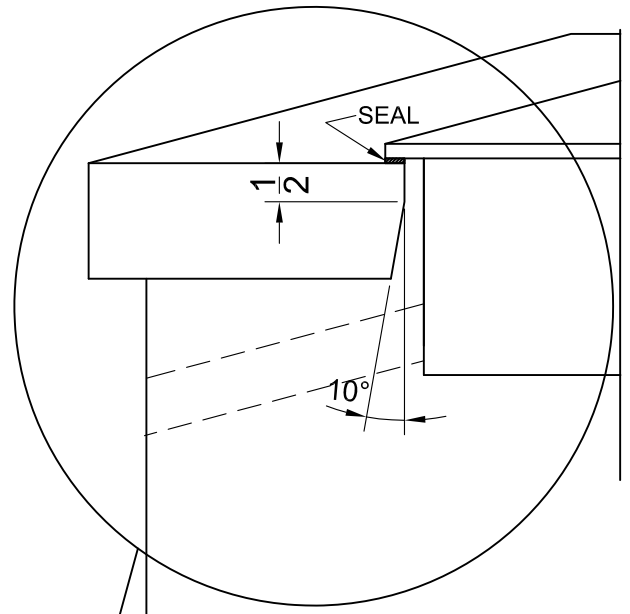

TOP VIEW

FRONT VIEW

MODEL: CREK2B  
CREK2W

TYPE:  
COOKTOP ASSY

**SUMMIT**

FELIX STORCH, INC.  
www.summitappliance.com

718-393-3900

DATE: NOV./28/2018