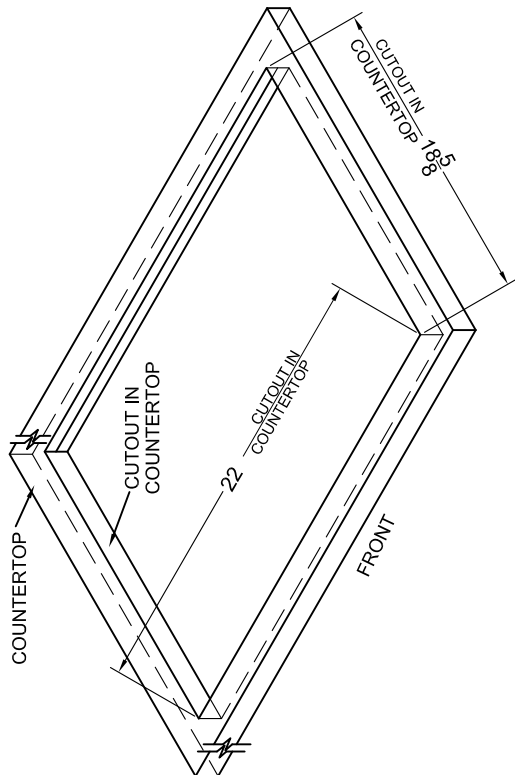

TOP VIEW

FRONT VIEW

MODEL: CREK4B
CREK4W

TYPE:
COOKTOP ASSY

SUMMIT

FELIX STORCH, INC.
www.summitappliance.com

718-393-3900

DATE: NOV./26/2018