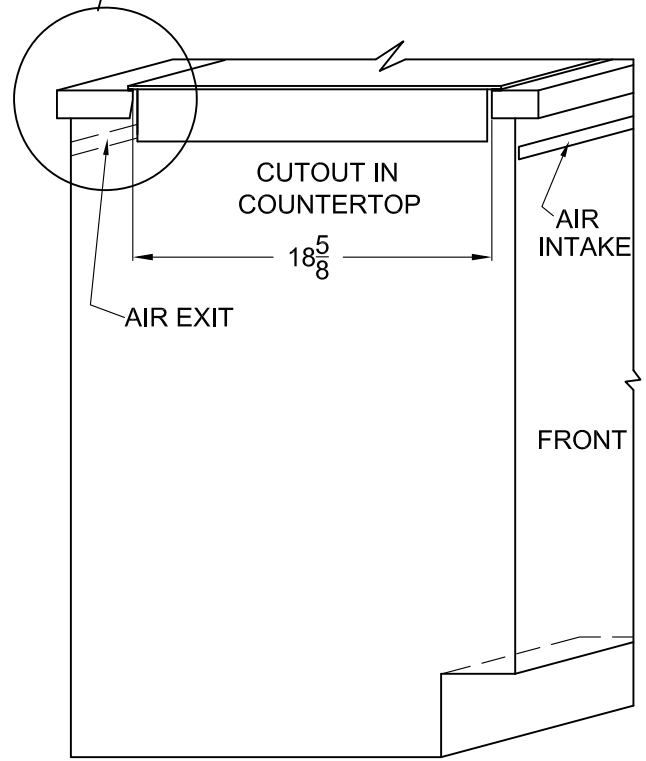

TOP VIEW

FRONT VIEW

MODEL: CREK4B
CREK4W

TYPE:
COOKTOP ASSY

SUMMIT

FELIX STORCH, INC.
www.summitappliance.com

718-393-3900

DATE: NOV./26/2018