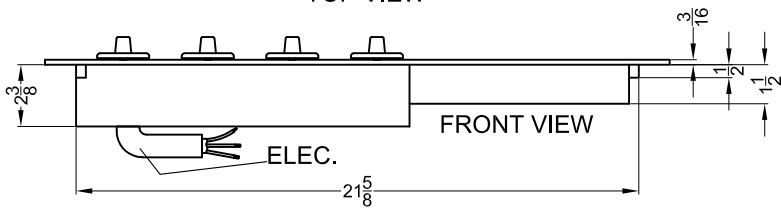

TOP VIEW

FRONT VIEW

MODEL: CREK4B
CREK4W

TYPE:
COOKTOP ASSY

SUMMIT

FELIX STORCH, INC.
www.summitappliance.com

718-393-3900

DATE: NOV./26/2018