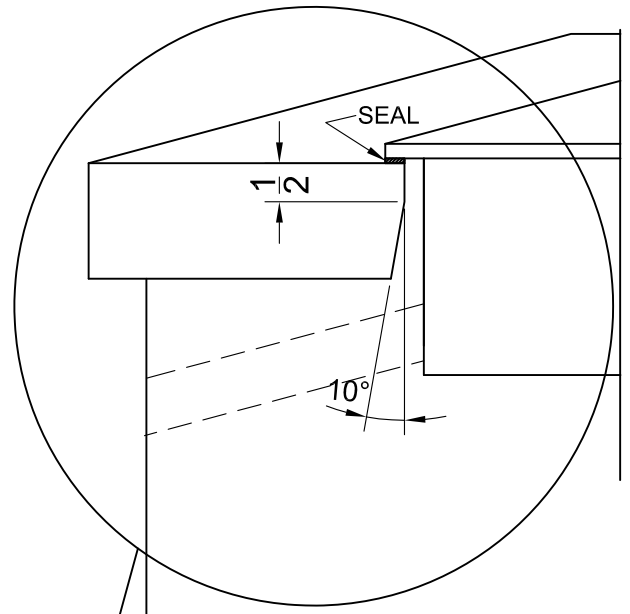

TOP VIEW

FRONT VIEW

MODEL: CREK4B
CREK4W

TYPE:
COOKTOP ASSY

SUMMIT

FELIX STORCH, INC.
www.summitappliance.com

718-393-3900

DATE: NOV./26/2018