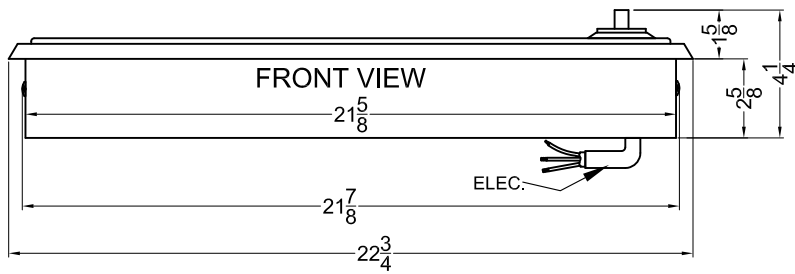

TOP VIEW

MODEL: CSD4B24

TYPE: COOKTOP ASSY

**SUMMIT**

FELIX STORCH, INC.  
www.summitappliance.com

718-893-3900

DATE: OCT./15/2018