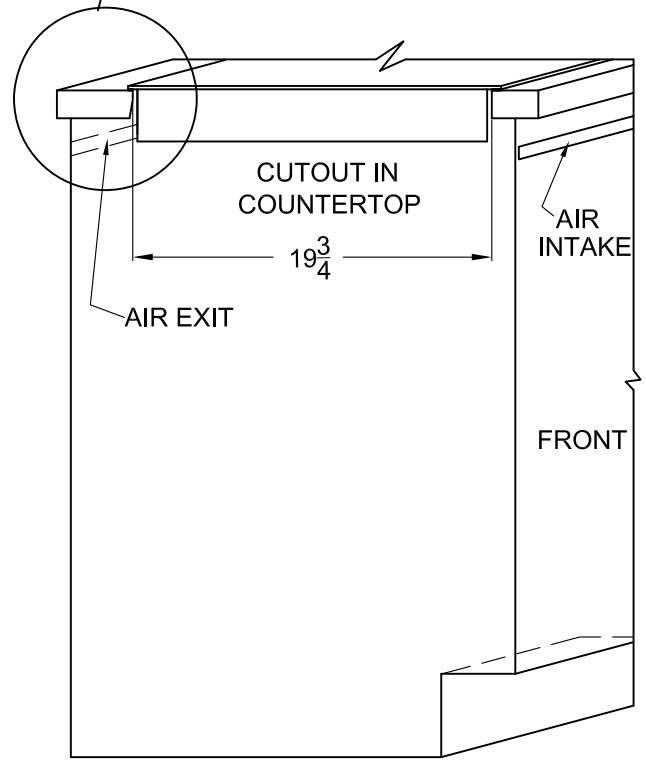

TOP VIEW

MODEL: CSD4B24

TYPE: COOKTOP ASSY

**SUMMIT**

FELIX STORCH, INC.  
www.summitappliance.com

718-893-3900

DATE: OCT./15/2018