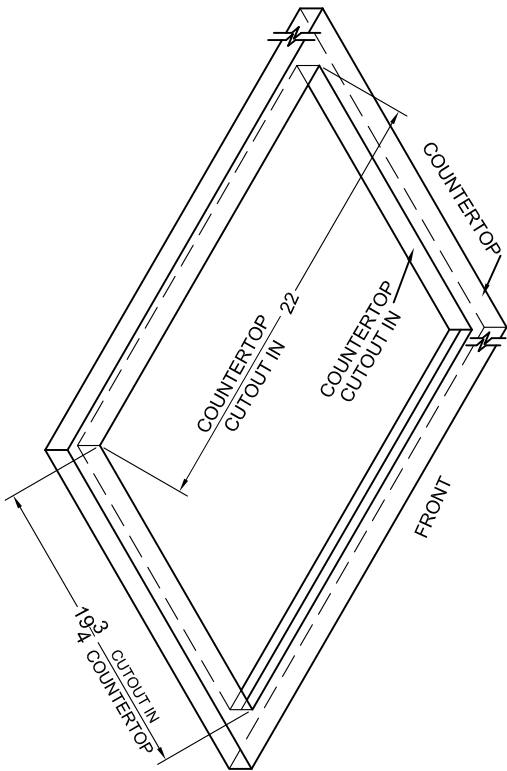

TOP VIEW

MODEL: CSD4B24

TYPE: COOKTOP ASSY

**SUMMIT**

FELIX STORCH, INC.  
www.summitappliance.com

718-893-3900

DATE: OCT./15/2018