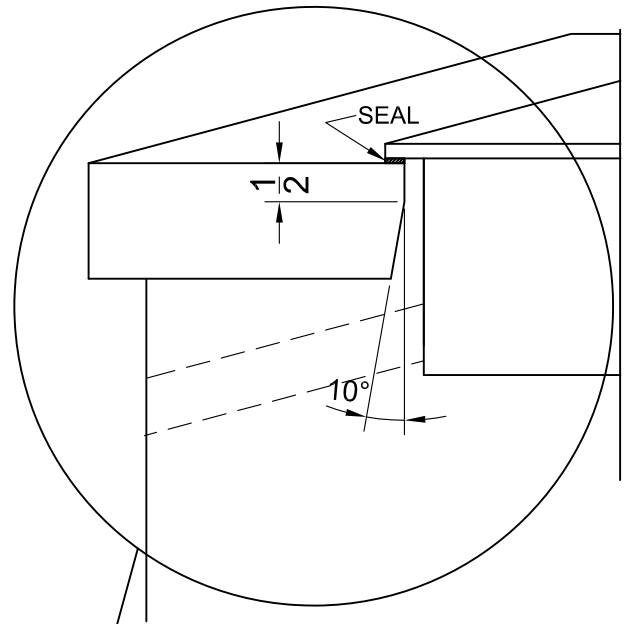

TOP VIEW

MODEL: CSD4B24

TYPE: COOKTOP ASSY

**SUMMIT**

FELIX STORCH, INC.  
www.summitappliance.com

718-893-3900

DATE: OCT./15/2018